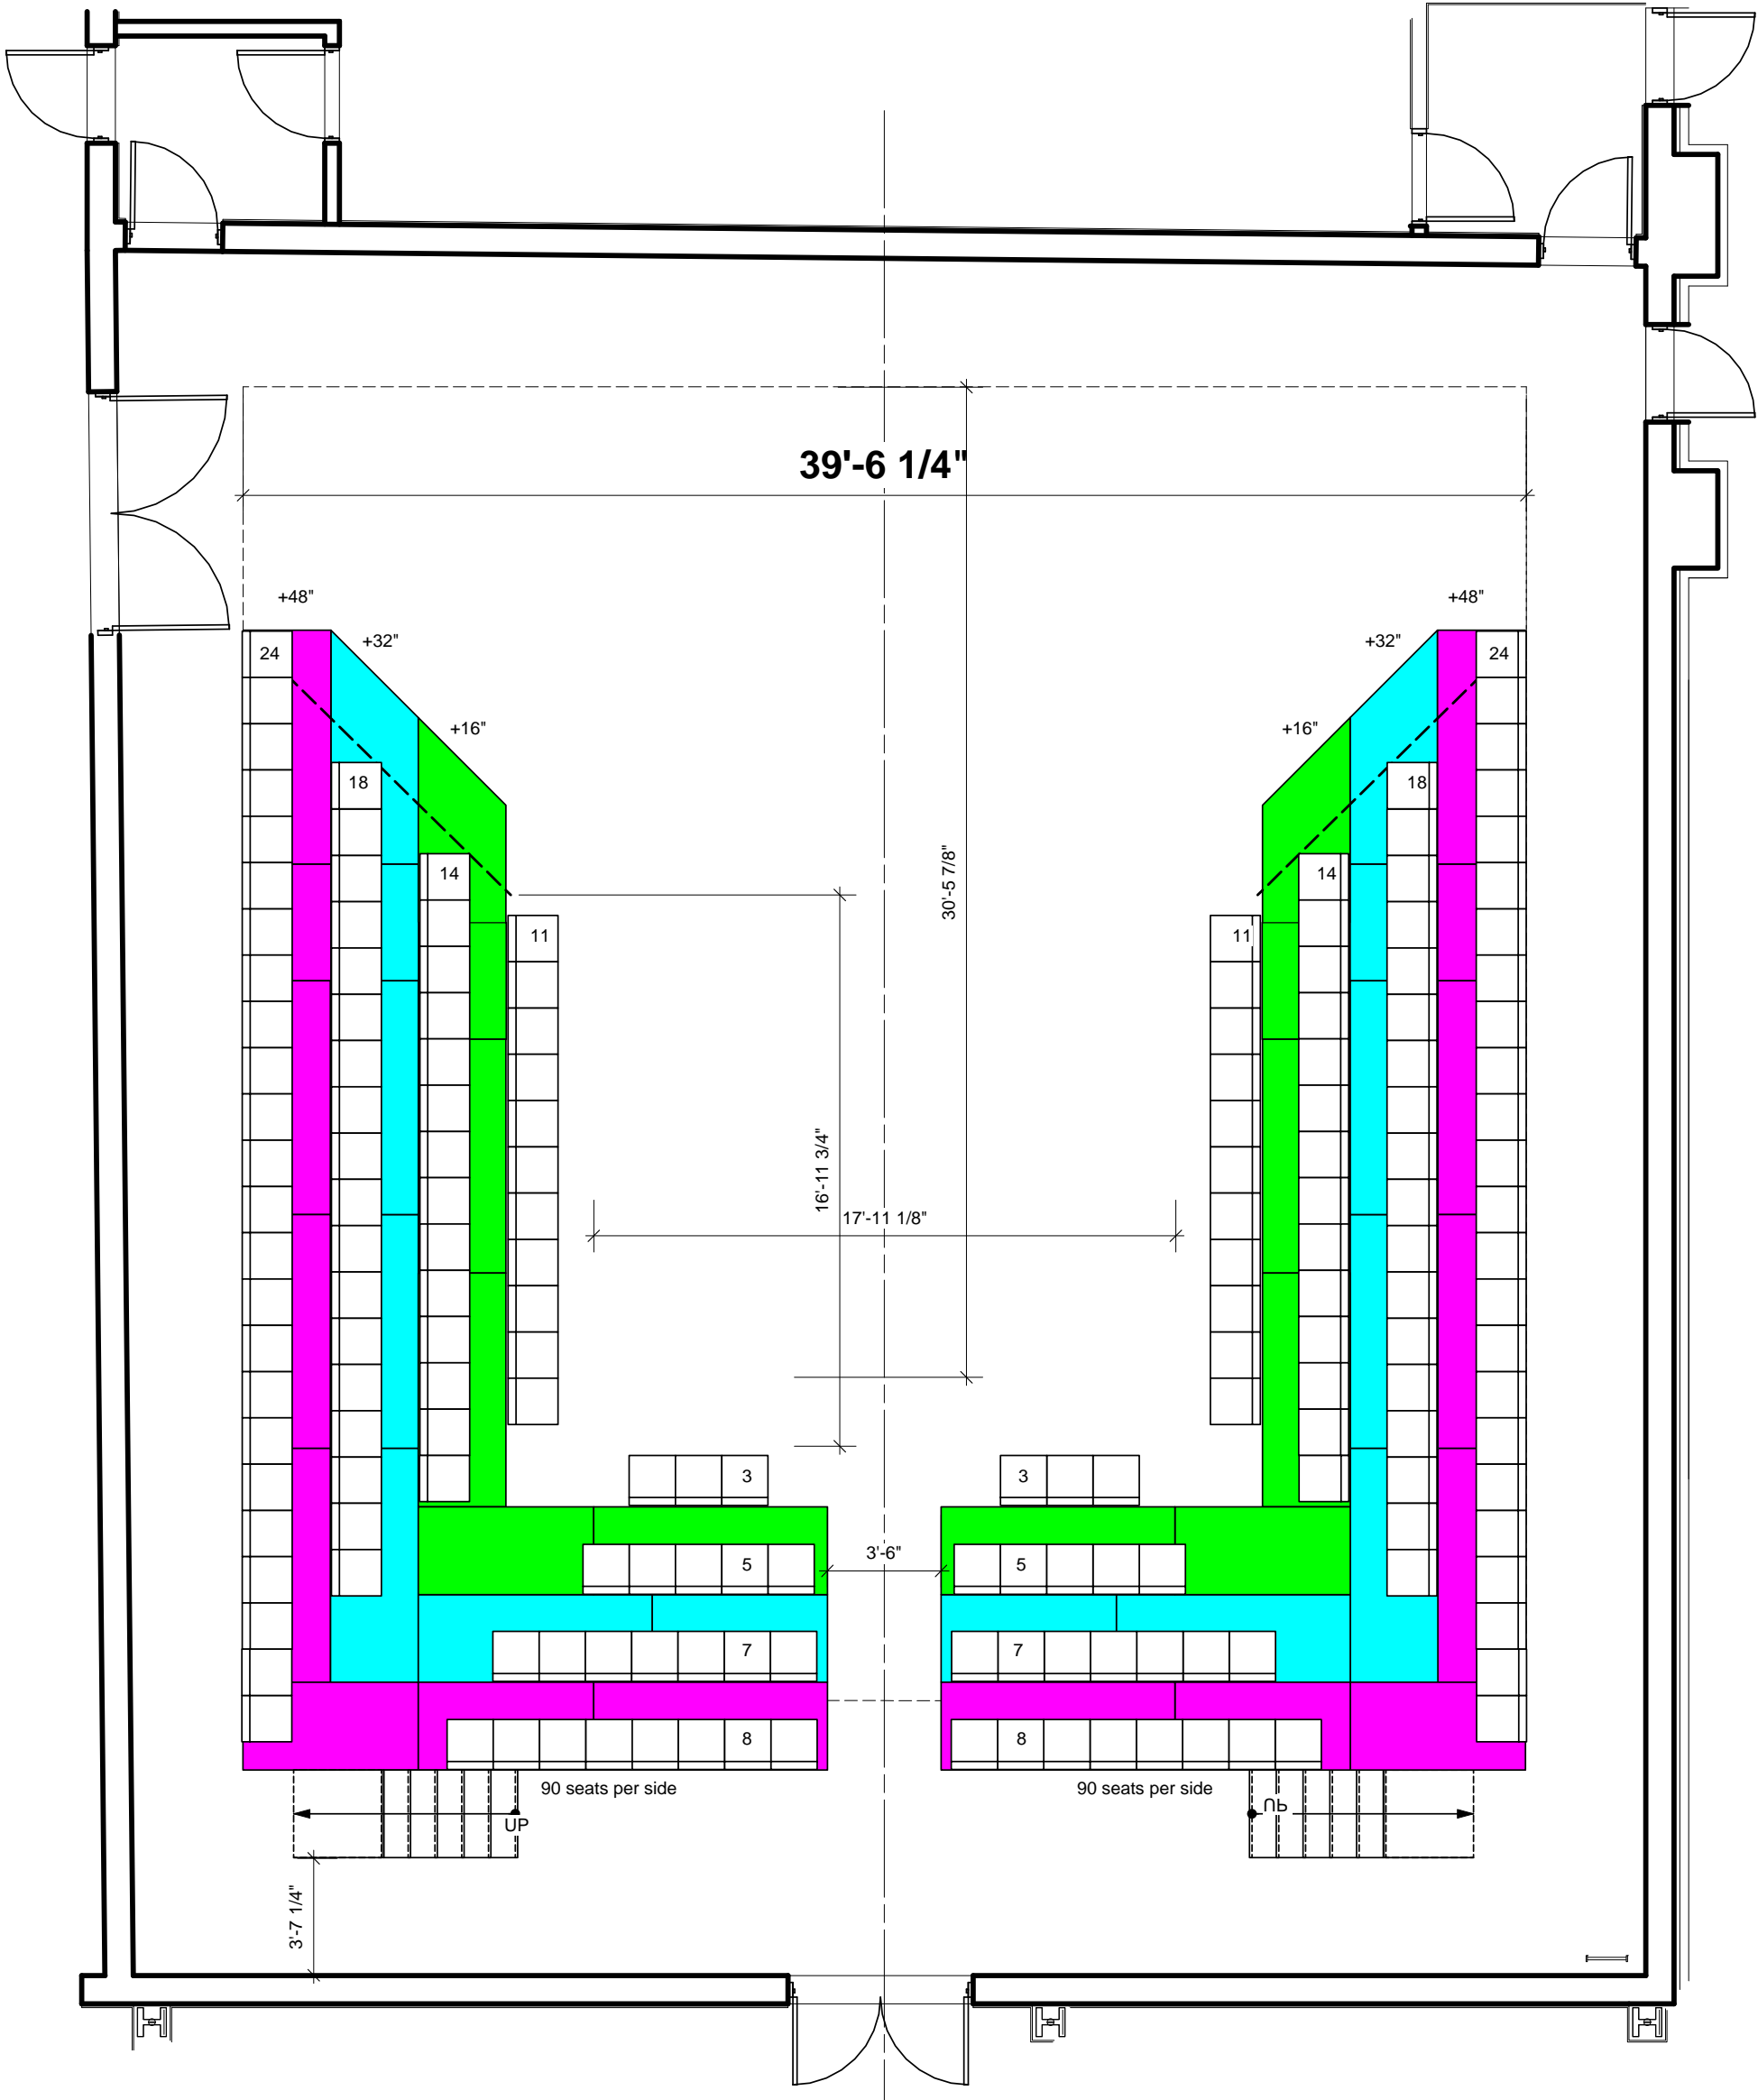

Green Rooms

Dressing Rooms

Studio Theatre Lobby

**REGENT UNIVERSITY**  
**Studio Theatre**  
**Seating Capacity: 180**