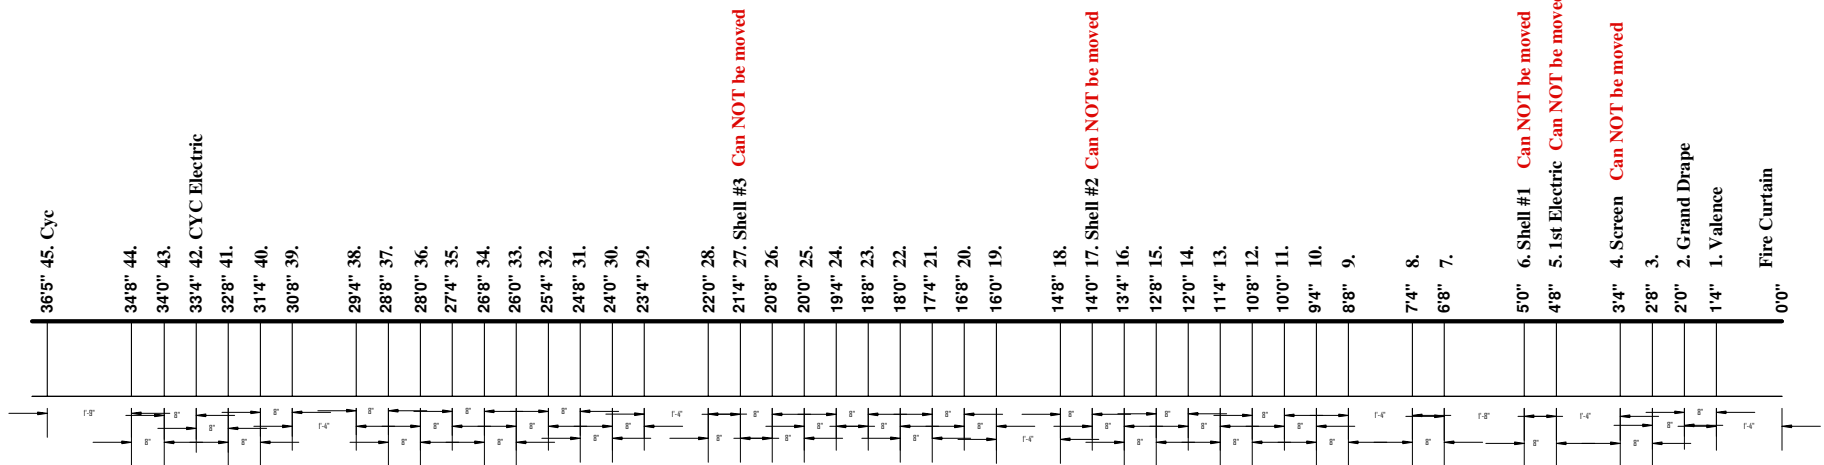

Legs and Teasers.

We have twelve sets - 8' X 25' legs. A full stage black can be made using four sets of legs. There are 4 teasers available.

Electrics.

With the exception of the first electric which is hard wired, lineset 5, there are six - six channel socapex on each side of the stage to power lighting instruments on the battens. The Cyc Electric uses 3 of the 12 (2/SL, 1/SR) for its power.

Regent University Lineset Schedule