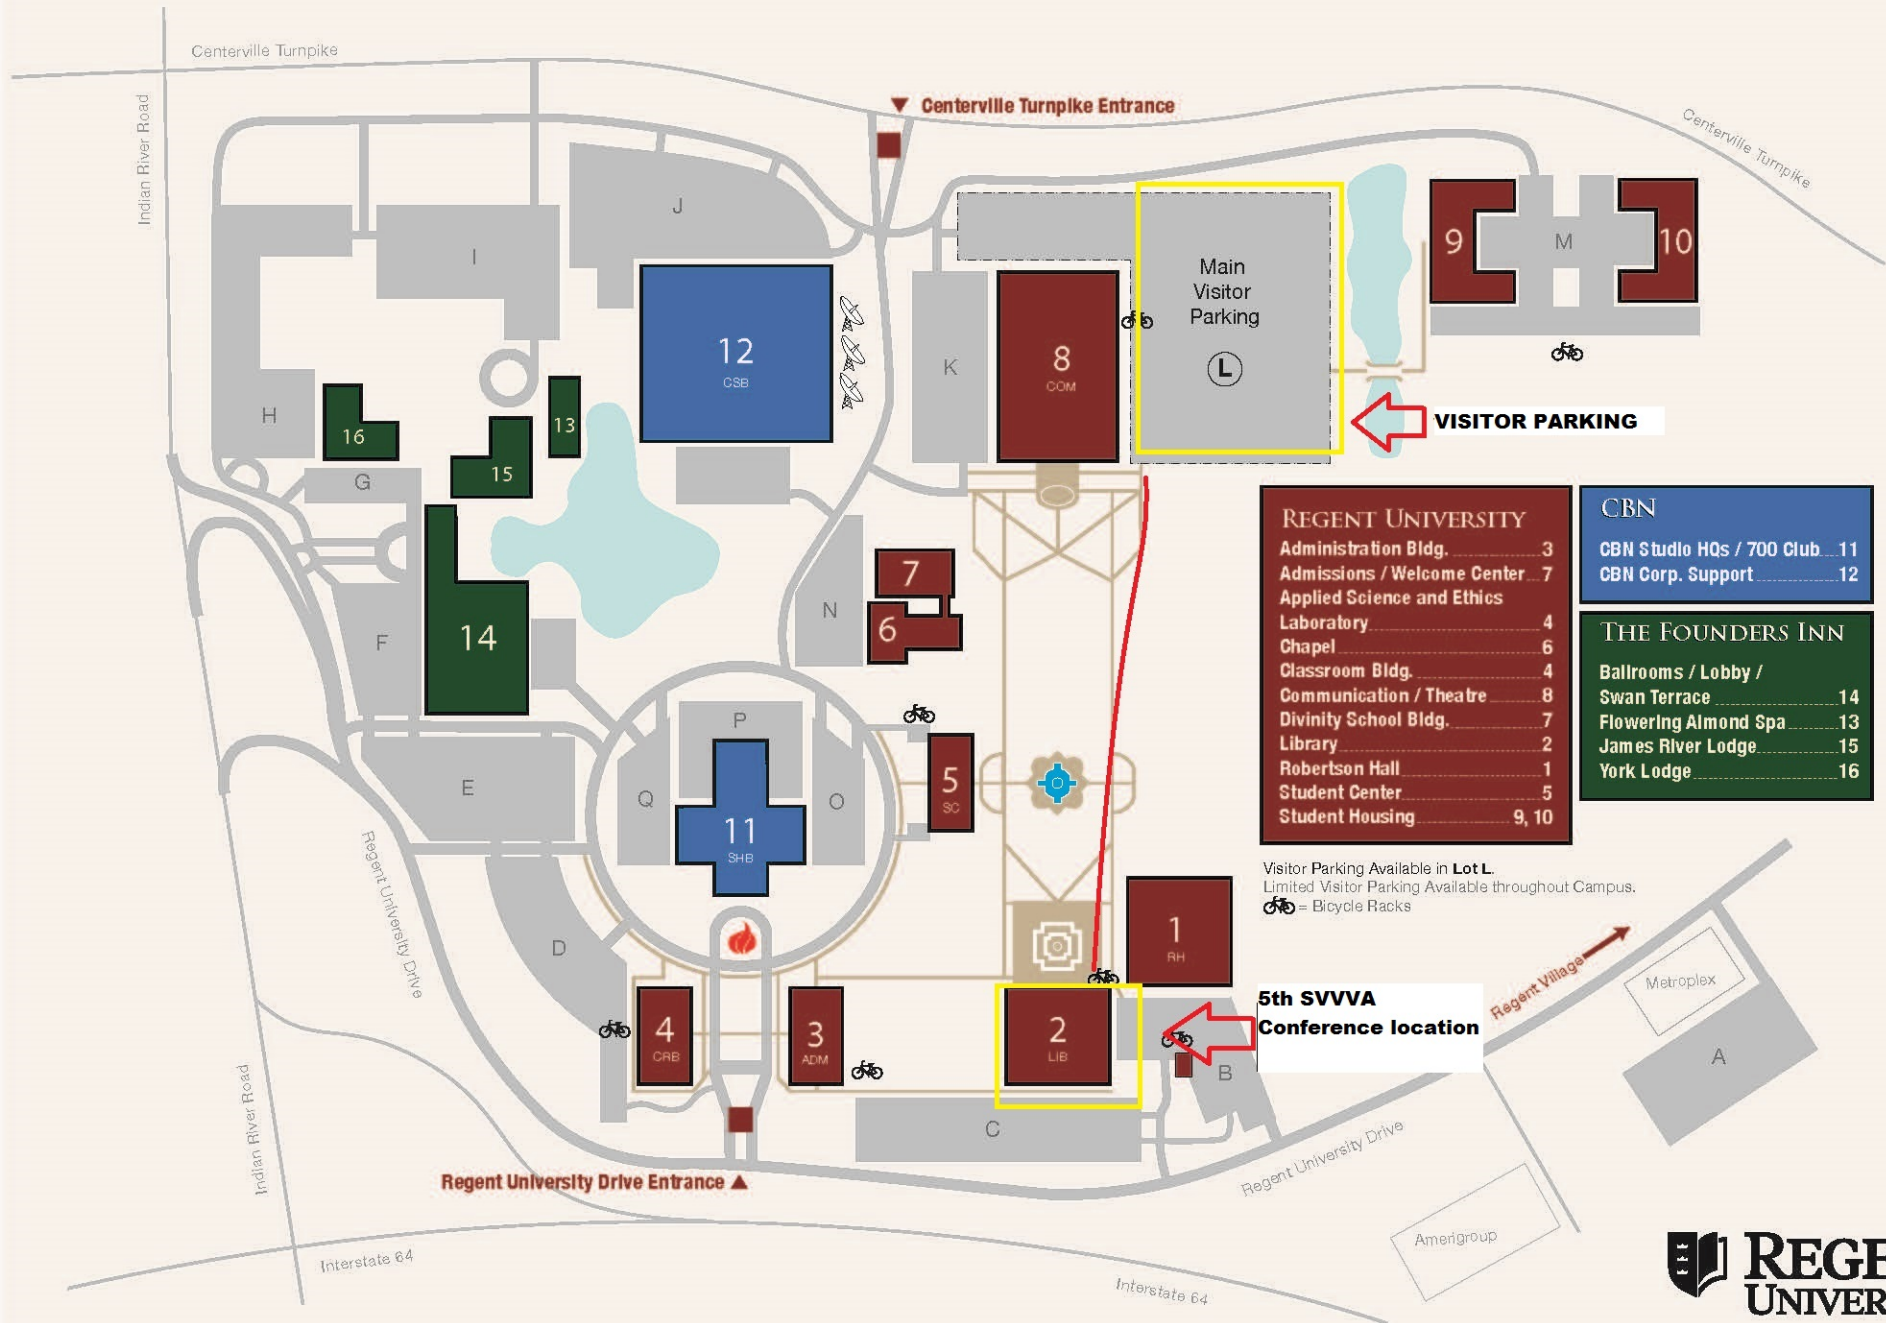

# REGENT UNIVERSITY CAMPUS

REGENT UNIVERSITY	
Administration Bldg.	3
Admissions / Welcome Center	7
Applied Science and Ethics	
Laboratory	4
Chapel	6
Classroom Bldg.	4
Communication / Theatre	
Divinity School Bldg.	7
Library	2
Robertson Hall	1
Student Center	5
Student Housing	9, 10

CBN	
CBN Studio HQs / 700 Club	11
CBN Corp. Support	12

THE FOUNDERS INN	
Ballrooms / Lobby /	
Swan Terrace	14
Flowering Almond Spa	13
James River Lodge	15
York Lodge	16

Visitor Parking Available in Lot L.  
 Limited Visitor Parking Available throughout Campus.  
 🚲 = Bicycle Racks

**5th SVVVA  
 Conference location**