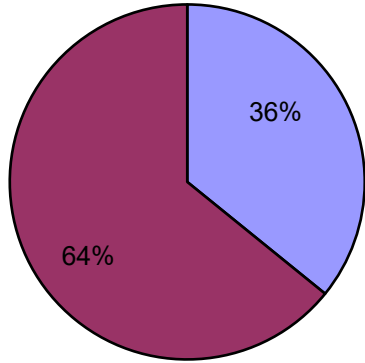

Regent University - Degrees Awarded

Year	2020-21		2019-20		2018-19		2017-18		2016-17	
Gender	q-ty	percentage	q-ty	percentage	q-ty	percentage	q-ty	percentage	q-ty	percentage
■ Men	814	35.84%	809	36.54%	784	36.21%	669	34.38%	643	35.72%
■ Women	1457	64.16%	1405	63.46%	1381	63.79%	1277	65.62%	1157	64.28%
Total Graduates	2,271	100.00%	2,214	100.00%	2,165	100.00%	1,946	100.00%	1,800	100.00%

Regent University - Degrees Awarded

2020-21

2019-20

2018-19

2017-18

2016-17

- < Men
- < Women