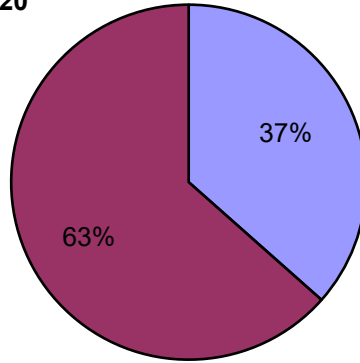

Regent University - Degrees Awarded

2020-21

2019-20

2018-19

2017-18

2016-17

- < Men
- < Women