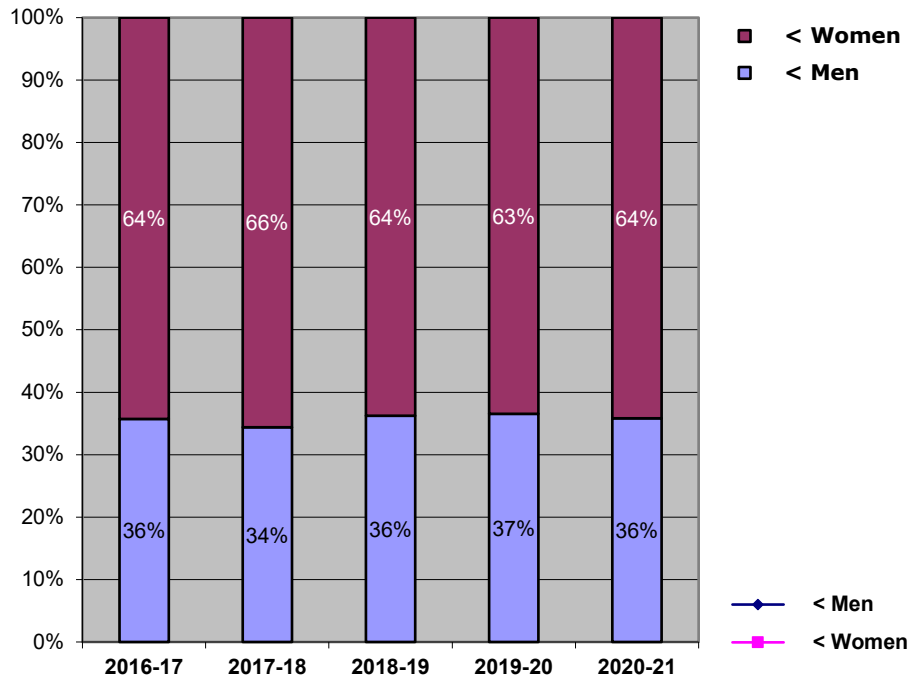

Regent University - Degrees Awarded

Year	2020-21		2019-20		2018-19		2017-18		2016-17	
Gender	q-ty	percentage	q-ty	percentage	q-ty	percentage	q-ty	percentage	q-ty	percentage
■ Men	814	35.84%	809	36.54%	784	36.21%	669	34.38%	643	35.72%
■ Women	1457	64.16%	1405	63.46%	1381	63.79%	1277	65.62%	1157	64.28%
Total Graduates	2,271	100.00%	2,214	100.00%	2,165	100.00%	1,946	100.00%	1,800	100.00%

Regent University - Degrees Awarded

2020-21

2019-20

2018-19

2017-18

2016-17

- < Men
- < Women