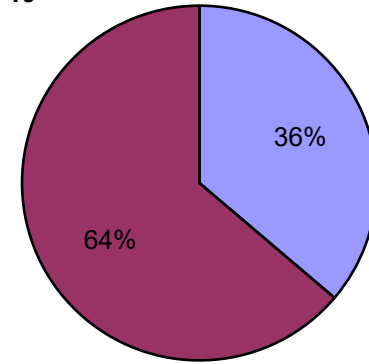

Regent University - Degrees Awarded

Year	2020-21		2019-20		2018-19		2017-18		2016-17	
Gender	q-ty	percentage	q-ty	percentage	q-ty	percentage	q-ty	percentage	q-ty	percentage
■ Men	814	35.84%	809	36.54%	784	36.21%	669	34.38%	643	35.72%
■ Women	1457	64.16%	1405	63.46%	1381	63.79%	1277	65.62%	1157	64.28%
Total Graduates	2,271	100.00%	2,214	100.00%	2,165	100.00%	1,946	100.00%	1,800	100.00%

Regent University - Degrees Awarded

2020-21

2019-20

2018-19

2017-18

2016-17

- < Men
- < Women