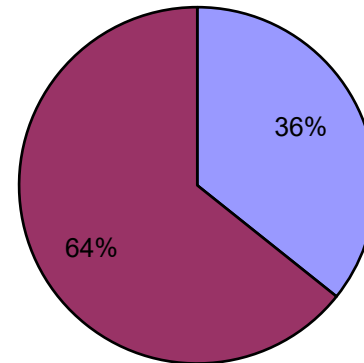

Regent University - Degrees Awarded

Year	2020-21		2019-20		2018-19		2017-18		2016-17	
Gender	q-ty	percentage	q-ty	percentage	q-ty	percentage	q-ty	percentage	q-ty	percentage
■ Men	814	35.84%	809	36.54%	784	36.21%	669	34.38%	643	35.72%
■ Women	1457	64.16%	1405	63.46%	1381	63.79%	1277	65.62%	1157	64.28%
Total Graduates	2,271	100.00%	2,214	100.00%	2,165	100.00%	1,946	100.00%	1,800	100.00%

Regent University - Degrees Awarded

2020-21

2019-20

2018-19

2017-18

2016-17

- < Men
- < Women