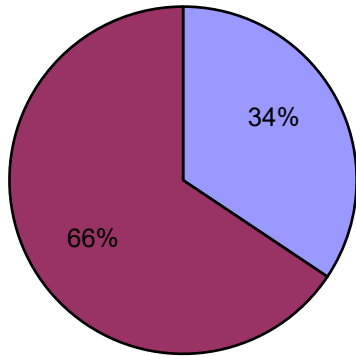

Regent University - Degrees Awarded

Year	2020-21		2019-20		2018-19		2017-18		2016-17	
Gender	q-ty	percentage	q-ty	percentage	q-ty	percentage	q-ty	percentage	q-ty	percentage
■ Men	814	35.84%	809	36.54%	784	36.21%	669	34.38%	643	35.72%
■ Women	1457	64.16%	1405	63.46%	1381	63.79%	1277	65.62%	1157	64.28%
Total Graduates	2,271	100.00%	2,214	100.00%	2,165	100.00%	1,946	100.00%	1,800	100.00%

Regent University - Degrees Awarded

2020-21

2019-20

2018-19

2017-18

2016-17

- < Men
- < Women