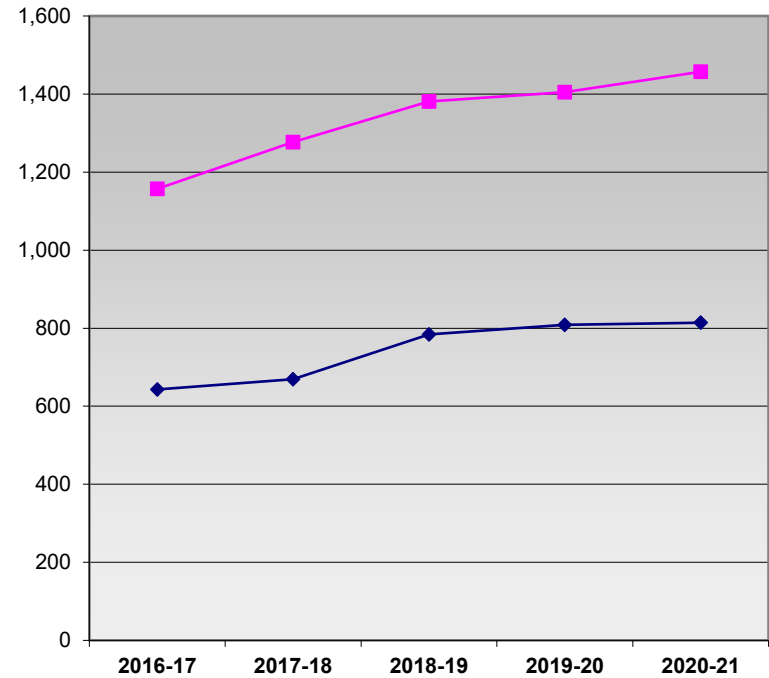

Regent University - Degrees Awarded

Year	2020-21		2019-20		2018-19		2017-18		2016-17	
Gender	q-ty	percentage	q-ty	percentage	q-ty	percentage	q-ty	percentage	q-ty	percentage
■ Men	814	35.84%	809	36.54%	784	36.21%	669	34.38%	643	35.72%
■ Women	1457	64.16%	1405	63.46%	1381	63.79%	1277	65.62%	1157	64.28%
Total Graduates	2,271	100.00%	2,214	100.00%	2,165	100.00%	1,946	100.00%	1,800	100.00%