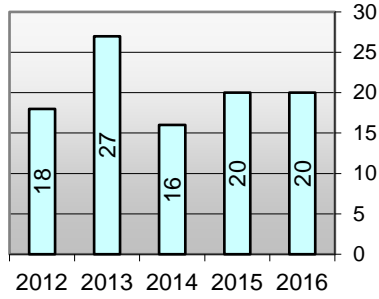

Doctor of Education