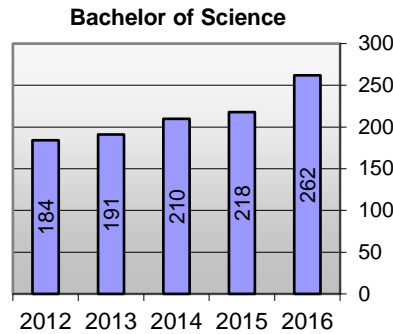

Regent University - Degrees Awarded

Year	2016-17		2015-16		2014-15		2013-14		2012-13	
Degree	q-ty	percentage	q-ty	percentage	q-ty	percentage	q-ty	percentage	q-ty	percentage
■ Associate of Arts	14	0.8%	16	1.1%	18	1.3%	13	0.9%	15	1.1%
■ Bachelor of Arts	258	14.3%	251	16.5%	263	18.3%	252	17.3%	198	15.2%
■ Bachelor of Applied Science	4	0.2%								
■ Bachelor of Science	262	14.6%	218	14.3%	210	14.6%	191	13.1%	184	14.1%
■ Doctor of Ministry	15	0.8%	17	1.1%	7	0.5%	16	1.1%	6	0.5%
■ Doctor of Strategic Leadership	36	2.0%	34	2.2%	34	2.4%	48	3.3%	42	3.2%
■ Doctor of Education	20	1.1%	20	1.3%	16	1.1%	27	1.9%	18	1.4%
■ Juris Doctor	80	4.4%	85	5.6%	120	8.4%	115	7.9%	137	10.5%
■ Master of Laws	67	3.7%	7	0.5%	5	0.3%			1	0.1%
■ Master of Arts	423	23.5%	363	23.9%	287	20.0%	300	20.6%	309	23.7%
■ Master of Business Administration	62	3.4%	35	2.3%	43	3.0%	37	2.5%	34	2.6%
■ Master of Divinity	72	4.0%	70	4.6%	74	5.2%	81	5.6%	49	3.8%
■ Master of Education	274	15.2%	225	14.8%	203	14.1%	231	15.8%	191	14.6%
■ Master of Science	2	0.1%								
■ Master of Theological Studies	1	0.1%	26	1.7%	8	0.6%	8	0.5%		
■ Education Specialist	42	2.3%	15	1.0%	16	1.1%	17	1.2%	11	0.8%
■ Master of Fine Arts	23	1.3%	35	2.3%	30	2.1%	22	1.5%	24	1.8%
■ Master of Public Administration	12	0.7%	9	0.6%	7	0.5%	6	0.4%	1	0.1%
■ Master of Theology	36	2.0%	1	0.1%						
■ Doctor of Philosophy	78	4.3%	73	4.8%	79	5.5%	77	5.3%	68	5.2%
■ Doctor of Psychology	19	1.1%	22	1.4%	15	1.0%	18	1.2%	17	1.3%
Total Graduates	1,800	100.0%	1,522	100.0%	1,435	100.0%	1,459	100.0%	1,305	100.0%