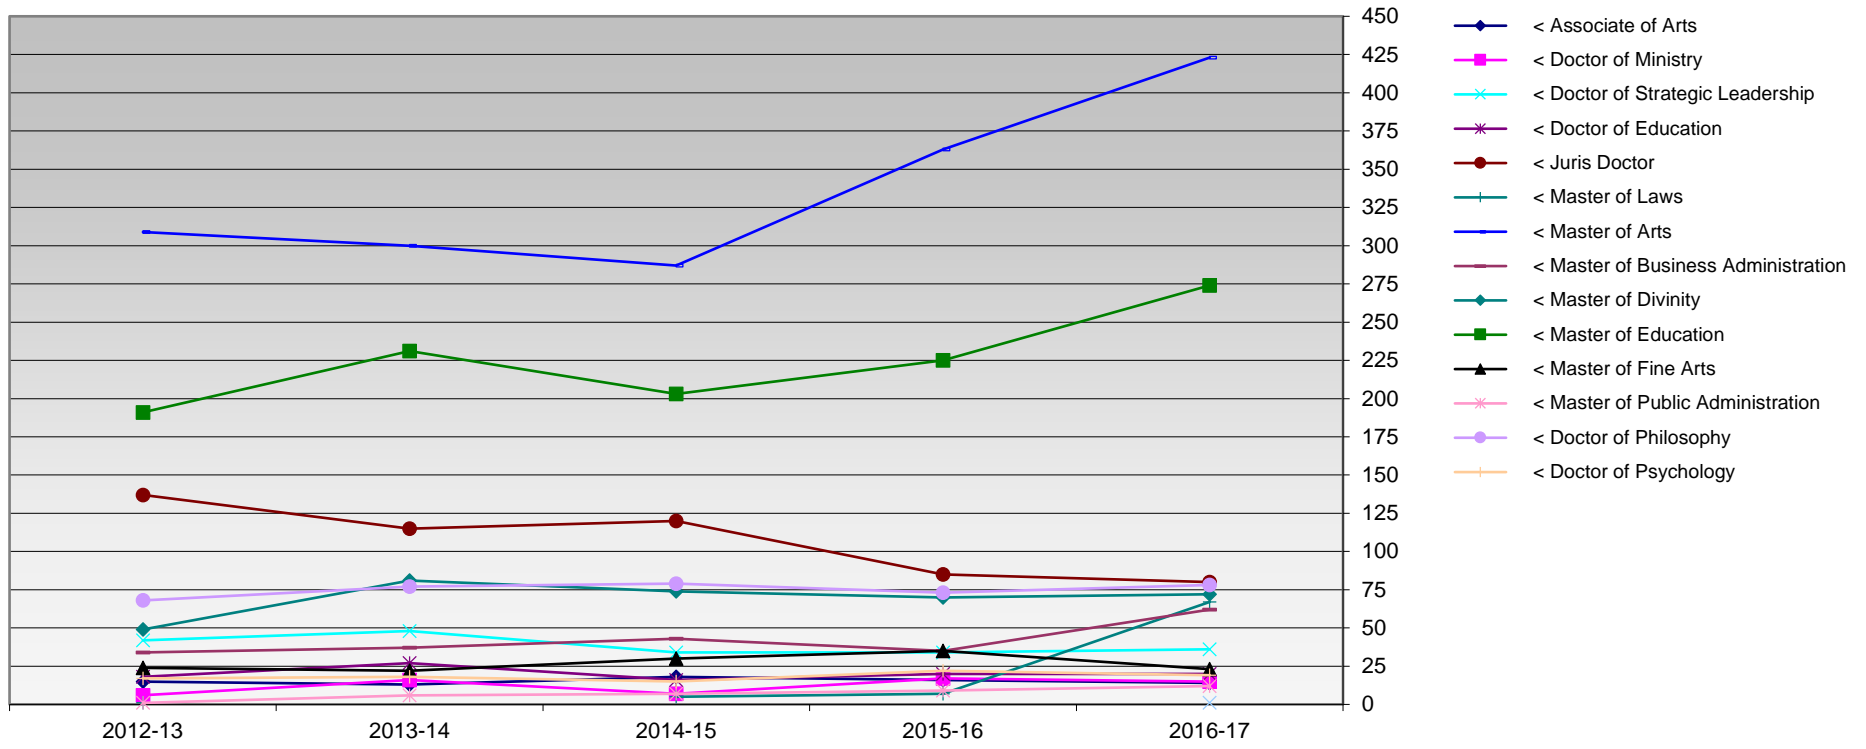

Regent University - Degrees Awarded

Year	2016-17		2015-16		2014-15		2013-14		2012-13	
Degree	q-ty	percentage	q-ty	percentage	q-ty	percentage	q-ty	percentage	q-ty	percentage
■ Associate of Arts	14	0.8%	16	1.1%	18	1.3%	13	0.9%	15	1.1%
■ Bachelor of Arts	258	14.3%	251	16.5%	263	18.3%	252	17.3%	198	15.2%
■ Bachelor of Applied Science	4	0.2%								
■ Bachelor of Science	262	14.6%	218	14.3%	210	14.6%	191	13.1%	184	14.1%
■ Doctor of Ministry	15	0.8%	17	1.1%	7	0.5%	16	1.1%	6	0.5%
■ Doctor of Strategic Leadership	36	2.0%	34	2.2%	34	2.4%	48	3.3%	42	3.2%
■ Doctor of Education	20	1.1%	20	1.3%	16	1.1%	27	1.9%	18	1.4%
■ Juris Doctor	80	4.4%	85	5.6%	120	8.4%	115	7.9%	137	10.5%
■ Master of Laws	67	3.7%	7	0.5%	5	0.3%			1	0.1%
■ Master of Arts	423	23.5%	363	23.9%	287	20.0%	300	20.6%	309	23.7%
■ Master of Business Administration	62	3.4%	35	2.3%	43	3.0%	37	2.5%	34	2.6%
■ Master of Divinity	72	4.0%	70	4.6%	74	5.2%	81	5.6%	49	3.8%
■ Master of Education	274	15.2%	225	14.8%	203	14.1%	231	15.8%	191	14.6%
■ Master of Science	2	0.1%								
■ Master of Theological Studies	1	0.1%	26	1.7%	8	0.6%	8	0.5%		
■ Education Specialist	42	2.3%	15	1.0%	16	1.1%	17	1.2%	11	0.8%
■ Master of Fine Arts	23	1.3%	35	2.3%	30	2.1%	22	1.5%	24	1.8%
■ Master of Public Administration	12	0.7%	9	0.6%	7	0.5%	6	0.4%	1	0.1%
■ Master of Theology	36	2.0%	1	0.1%						
■ Doctor of Philosophy	78	4.3%	73	4.8%	79	5.5%	77	5.3%	68	5.2%
■ Doctor of Psychology	19	1.1%	22	1.4%	15	1.0%	18	1.2%	17	1.3%
Total Graduates	1,800	100.0%	1,522	100.0%	1,435	100.0%	1,459	100.0%	1,305	100.0%

Master of Fine Arts

Master of Public Administration

Doctor of Philosophy

Doctor of Psychology

Total Degrees

Regent University - Degrees Awarded

Regent University - Degrees Awarded

2016-17