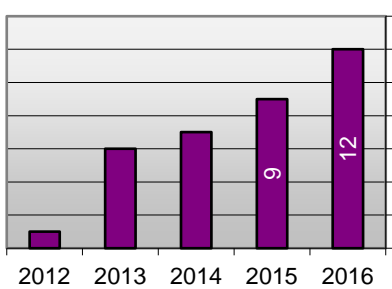

Master of Public Administration