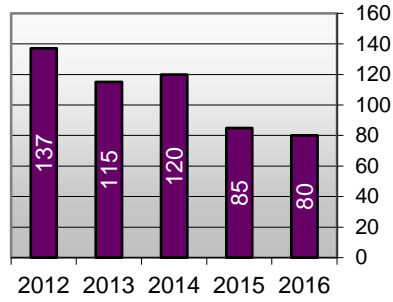

Juris Doctor