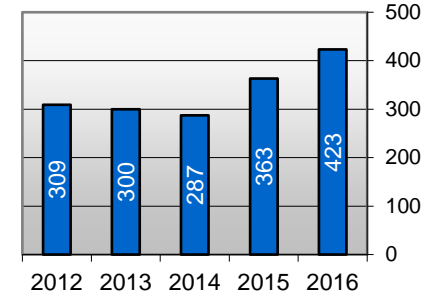

Master of Arts