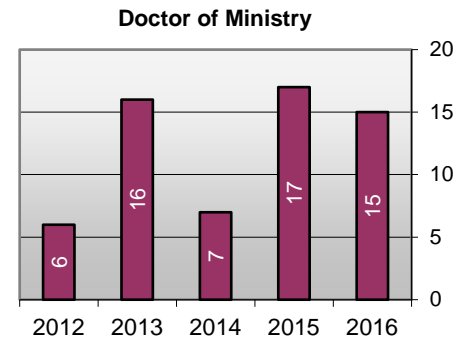

Regent University - Degrees Awarded

Year	2016-17		2015-16		2014-15		2013-14		2012-13	
Degree	q-ty	percentage	q-ty	percentage	q-ty	percentage	q-ty	percentage	q-ty	percentage
■ Associate of Arts	14	0.8%	16	1.1%	18	1.3%	13	0.9%	15	1.1%
■ Bachelor of Arts	258	14.3%	251	16.5%	263	18.3%	252	17.3%	198	15.2%
■ Bachelor of Applied Science	4	0.2%								
■ Bachelor of Science	262	14.6%	218	14.3%	210	14.6%	191	13.1%	184	14.1%
■ Doctor of Ministry	15	0.8%	17	1.1%	7	0.5%	16	1.1%	6	0.5%
■ Doctor of Strategic Leadership	36	2.0%	34	2.2%	34	2.4%	48	3.3%	42	3.2%
■ Doctor of Education	20	1.1%	20	1.3%	16	1.1%	27	1.9%	18	1.4%
■ Juris Doctor	80	4.4%	85	5.6%	120	8.4%	115	7.9%	137	10.5%
■ Master of Laws	67	3.7%	7	0.5%	5	0.3%			1	0.1%
■ Master of Arts	423	23.5%	363	23.9%	287	20.0%	300	20.6%	309	23.7%
■ Master of Business Administration	62	3.4%	35	2.3%	43	3.0%	37	2.5%	34	2.6%
■ Master of Divinity	72	4.0%	70	4.6%	74	5.2%	81	5.6%	49	3.8%
■ Master of Education	274	15.2%	225	14.8%	203	14.1%	231	15.8%	191	14.6%
■ Master of Science	2	0.1%								
■ Master of Theological Studies	1	0.1%	26	1.7%	8	0.6%	8	0.5%		
■ Education Specialist	42	2.3%	15	1.0%	16	1.1%	17	1.2%	11	0.8%
■ Master of Fine Arts	23	1.3%	35	2.3%	30	2.1%	22	1.5%	24	1.8%
■ Master of Public Administration	12	0.7%	9	0.6%	7	0.5%	6	0.4%	1	0.1%
■ Master of Theology	36	2.0%	1	0.1%						
■ Doctor of Philosophy	78	4.3%	73	4.8%	79	5.5%	77	5.3%	68	5.2%
■ Doctor of Psychology	19	1.1%	22	1.4%	15	1.0%	18	1.2%	17	1.3%
Total Graduates	1,800	100.0%	1,522	100.0%	1,435	100.0%	1,459	100.0%	1,305	100.0%