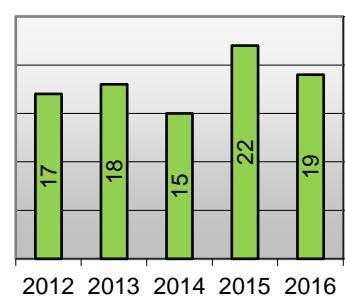

Regent University - Degrees Awarded

Year	2016-17		2015-16		2014-15		2013-14		2012-13	
Degree	q-ty	percentage	q-ty	percentage	q-ty	percentage	q-ty	percentage	q-ty	percentage
■ Associate of Arts	14	0.8%	16	1.1%	18	1.3%	13	0.9%	15	1.1%
■ Bachelor of Arts	258	14.3%	251	16.5%	263	18.3%	252	17.3%	198	15.2%
■ Bachelor of Applied Science	4	0.2%								
■ Bachelor of Science	262	14.6%	218	14.3%	210	14.6%	191	13.1%	184	14.1%
■ Doctor of Ministry	15	0.8%	17	1.1%	7	0.5%	16	1.1%	6	0.5%
■ Doctor of Strategic Leadership	36	2.0%	34	2.2%	34	2.4%	48	3.3%	42	3.2%
■ Doctor of Education	20	1.1%	20	1.3%	16	1.1%	27	1.9%	18	1.4%
■ Juris Doctor	80	4.4%	85	5.6%	120	8.4%	115	7.9%	137	10.5%
■ Master of Laws	67	3.7%	7	0.5%	5	0.3%			1	0.1%
■ Master of Arts	423	23.5%	363	23.9%	287	20.0%	300	20.6%	309	23.7%
■ Master of Business Administration	62	3.4%	35	2.3%	43	3.0%	37	2.5%	34	2.6%
■ Master of Divinity	72	4.0%	70	4.6%	74	5.2%	81	5.6%	49	3.8%
■ Master of Education	274	15.2%	225	14.8%	203	14.1%	231	15.8%	191	14.6%
■ Master of Science	2	0.1%								
■ Master of Theological Studies	1	0.1%	26	1.7%	8	0.6%	8	0.5%		
■ Education Specialist	42	2.3%	15	1.0%	16	1.1%	17	1.2%	11	0.8%
■ Master of Fine Arts	23	1.3%	35	2.3%	30	2.1%	22	1.5%	24	1.8%
■ Master of Public Administration	12	0.7%	9	0.6%	7	0.5%	6	0.4%	1	0.1%
■ Master of Theology	36	2.0%	1	0.1%						
■ Doctor of Philosophy	78	4.3%	73	4.8%	79	5.5%	77	5.3%	68	5.2%
■ Doctor of Psychology	19	1.1%	22	1.4%	15	1.0%	18	1.2%	17	1.3%
Total Graduates	1,800	100.0%	1,522	100.0%	1,435	100.0%	1,459	100.0%	1,305	100.0%

Master of Fine Arts

Master of Public Administration

Doctor of Philosophy

Doctor of Psychology

Total Degrees

Regent University - Degrees Awarded

Regent University - Degrees Awarded

2016-17