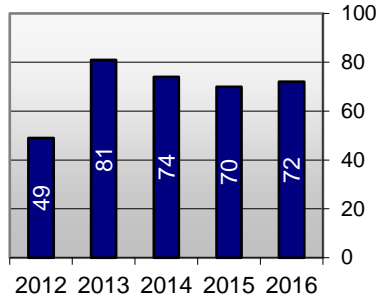

Master of Divinity