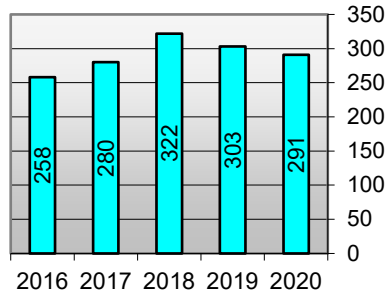

Bachelor of Arts