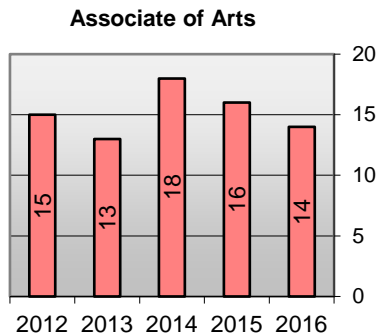

Regent University - Degrees Awarded

Year	2016-17		2015-16		2014-15		2013-14		2012-13	
Degree	q-ty	percentage	q-ty	percentage	q-ty	percentage	q-ty	percentage	q-ty	percentage
■ Associate of Arts	14	0.8%	16	1.1%	18	1.3%	13	0.9%	15	1.1%
■ Bachelor of Arts	258	14.3%	251	16.5%	263	18.3%	252	17.3%	198	15.2%
■ Bachelor of Applied Science	4	0.2%								
■ Bachelor of Science	262	14.6%	218	14.3%	210	14.6%	191	13.1%	184	14.1%
■ Doctor of Ministry	15	0.8%	17	1.1%	7	0.5%	16	1.1%	6	0.5%
■ Doctor of Strategic Leadership	36	2.0%	34	2.2%	34	2.4%	48	3.3%	42	3.2%
■ Doctor of Education	20	1.1%	20	1.3%	16	1.1%	27	1.9%	18	1.4%
■ Juris Doctor	80	4.4%	85	5.6%	120	8.4%	115	7.9%	137	10.5%
■ Master of Laws	67	3.7%	7	0.5%	5	0.3%			1	0.1%
■ Master of Arts	423	23.5%	363	23.9%	287	20.0%	300	20.6%	309	23.7%
■ Master of Business Administration	62	3.4%	35	2.3%	43	3.0%	37	2.5%	34	2.6%
■ Master of Divinity	72	4.0%	70	4.6%	74	5.2%	81	5.6%	49	3.8%
■ Master of Education	274	15.2%	225	14.8%	203	14.1%	231	15.8%	191	14.6%
■ Master of Science	2	0.1%								
■ Master of Theological Studies	1	0.1%	26	1.7%	8	0.6%	8	0.5%		
■ Education Specialist	42	2.3%	15	1.0%	16	1.1%	17	1.2%	11	0.8%
■ Master of Fine Arts	23	1.3%	35	2.3%	30	2.1%	22	1.5%	24	1.8%
■ Master of Public Administration	12	0.7%	9	0.6%	7	0.5%	6	0.4%	1	0.1%
■ Master of Theology	36	2.0%	1	0.1%						
■ Doctor of Philosophy	78	4.3%	73	4.8%	79	5.5%	77	5.3%	68	5.2%
■ Doctor of Psychology	19	1.1%	22	1.4%	15	1.0%	18	1.2%	17	1.3%
Total Graduates	1,800	100.0%	1,522	100.0%	1,435	100.0%	1,459	100.0%	1,305	100.0%