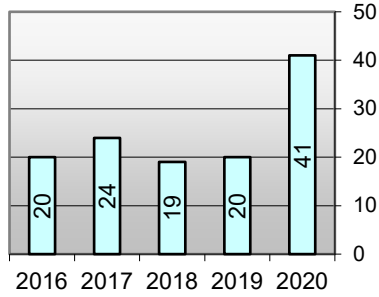

Doctor of Education