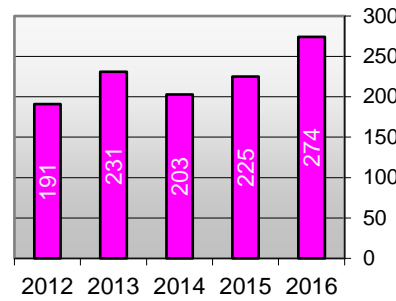

Master of Education