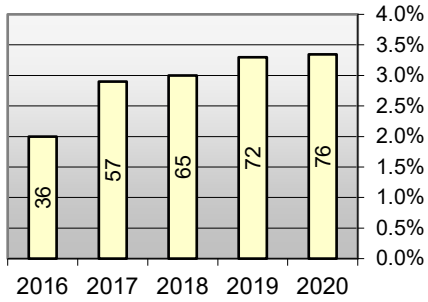

Regent University - Degrees Awarded

Doctor of Strategic Leadership