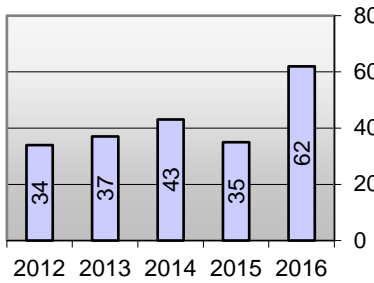

Master of Business Administration