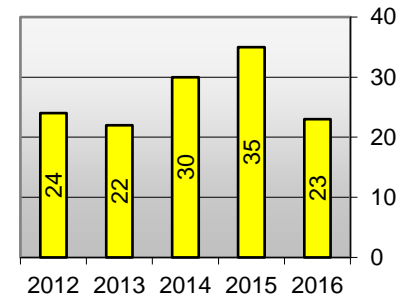

Master of Fine Arts