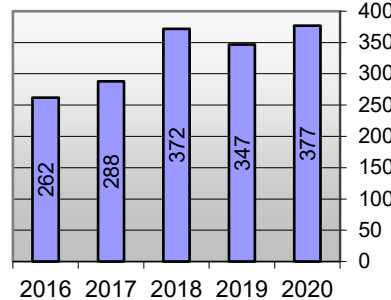

Bachelor of Science