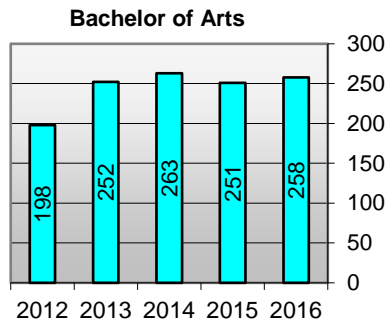

Regent University - Degrees Awarded

Year	2016-17		2015-16		2014-15		2013-14		2012-13	
Degree	q-ty	percentage	q-ty	percentage	q-ty	percentage	q-ty	percentage	q-ty	percentage
■ Associate of Arts	14	0.8%	16	1.1%	18	1.3%	13	0.9%	15	1.1%
■ Bachelor of Arts	258	14.3%	251	16.5%	263	18.3%	252	17.3%	198	15.2%
■ Bachelor of Applied Science	4	0.2%								
■ Bachelor of Science	262	14.6%	218	14.3%	210	14.6%	191	13.1%	184	14.1%
■ Doctor of Ministry	15	0.8%	17	1.1%	7	0.5%	16	1.1%	6	0.5%
■ Doctor of Strategic Leadership	36	2.0%	34	2.2%	34	2.4%	48	3.3%	42	3.2%
■ Doctor of Education	20	1.1%	20	1.3%	16	1.1%	27	1.9%	18	1.4%
■ Juris Doctor	80	4.4%	85	5.6%	120	8.4%	115	7.9%	137	10.5%
■ Master of Laws	67	3.7%	7	0.5%	5	0.3%			1	0.1%
■ Master of Arts	423	23.5%	363	23.9%	287	20.0%	300	20.6%	309	23.7%
■ Master of Business Administration	62	3.4%	35	2.3%	43	3.0%	37	2.5%	34	2.6%
■ Master of Divinity	72	4.0%	70	4.6%	74	5.2%	81	5.6%	49	3.8%
■ Master of Education	274	15.2%	225	14.8%	203	14.1%	231	15.8%	191	14.6%
■ Master of Science	2	0.1%								
■ Master of Theological Studies	1	0.1%	26	1.7%	8	0.6%	8	0.5%		
■ Education Specialist	42	2.3%	15	1.0%	16	1.1%	17	1.2%	11	0.8%
■ Master of Fine Arts	23	1.3%	35	2.3%	30	2.1%	22	1.5%	24	1.8%
■ Master of Public Administration	12	0.7%	9	0.6%	7	0.5%	6	0.4%	1	0.1%
■ Master of Theology	36	2.0%	1	0.1%						
■ Doctor of Philosophy	78	4.3%	73	4.8%	79	5.5%	77	5.3%	68	5.2%
■ Doctor of Psychology	19	1.1%	22	1.4%	15	1.0%	18	1.2%	17	1.3%
Total Graduates	1,800	100.0%	1,522	100.0%	1,435	100.0%	1,459	100.0%	1,305	100.0%