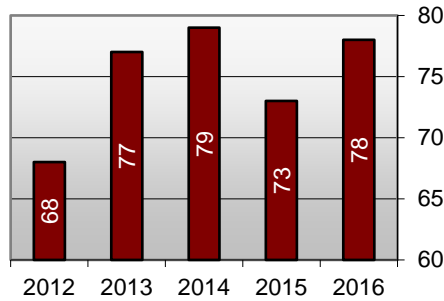

Doctor of Philosophy