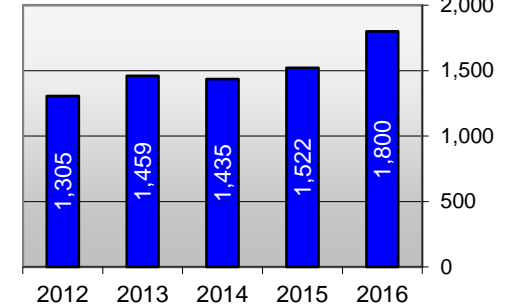

Regent University - Degrees Awarded

Year	2016-17		2015-16		2014-15		2013-14		2012-13	
Degree	q-ty	percentage	q-ty	percentage	q-ty	percentage	q-ty	percentage	q-ty	percentage
■ Associate of Arts	14	0.8%	16	1.1%	18	1.3%	13	0.9%	15	1.1%
■ Bachelor of Arts	258	14.3%	251	16.5%	263	18.3%	252	17.3%	198	15.2%
■ Bachelor of Applied Science	4	0.2%								
■ Bachelor of Science	262	14.6%	218	14.3%	210	14.6%	191	13.1%	184	14.1%
■ Doctor of Ministry	15	0.8%	17	1.1%	7	0.5%	16	1.1%	6	0.5%
■ Doctor of Strategic Leadership	36	2.0%	34	2.2%	34	2.4%	48	3.3%	42	3.2%
■ Doctor of Education	20	1.1%	20	1.3%	16	1.1%	27	1.9%	18	1.4%
■ Juris Doctor	80	4.4%	85	5.6%	120	8.4%	115	7.9%	137	10.5%
■ Master of Laws	67	3.7%	7	0.5%	5	0.3%			1	0.1%
■ Master of Arts	423	23.5%	363	23.9%	287	20.0%	300	20.6%	309	23.7%
■ Master of Business Administration	62	3.4%	35	2.3%	43	3.0%	37	2.5%	34	2.6%
■ Master of Divinity	72	4.0%	70	4.6%	74	5.2%	81	5.6%	49	3.8%
■ Master of Education	274	15.2%	225	14.8%	203	14.1%	231	15.8%	191	14.6%
■ Master of Science	2	0.1%								
■ Master of Theological Studies	1	0.1%	26	1.7%	8	0.6%	8	0.5%		
■ Education Specialist	42	2.3%	15	1.0%	16	1.1%	17	1.2%	11	0.8%
■ Master of Fine Arts	23	1.3%	35	2.3%	30	2.1%	22	1.5%	24	1.8%
■ Master of Public Administration	12	0.7%	9	0.6%	7	0.5%	6	0.4%	1	0.1%
■ Master of Theology	36	2.0%	1	0.1%						
■ Doctor of Philosophy	78	4.3%	73	4.8%	79	5.5%	77	5.3%	68	5.2%
■ Doctor of Psychology	19	1.1%	22	1.4%	15	1.0%	18	1.2%	17	1.3%
Total Graduates	1,800	100.0%	1,522	100.0%	1,435	100.0%	1,459	100.0%	1,305	100.0%

Master of Fine Arts

Master of Public Administration

Doctor of Philosophy

Doctor of Psychology

Total Degrees

Regent University - Degrees Awarded

Regent University - Degrees Awarded

2016-17