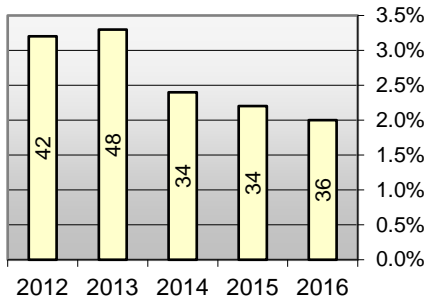

Regent University - Degrees Awarded

Doctor of Strategic Leadership