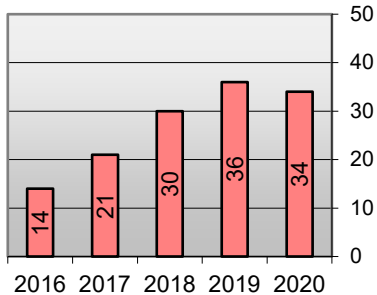

Associate of Arts