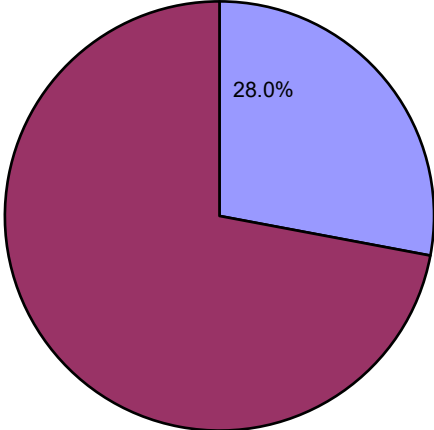

2020-21

2019-20

- < Virginia Beach Campus
- < Distance/Online Students

Regent University - Degrees Awarded

2018-19

2017-18

2016-17