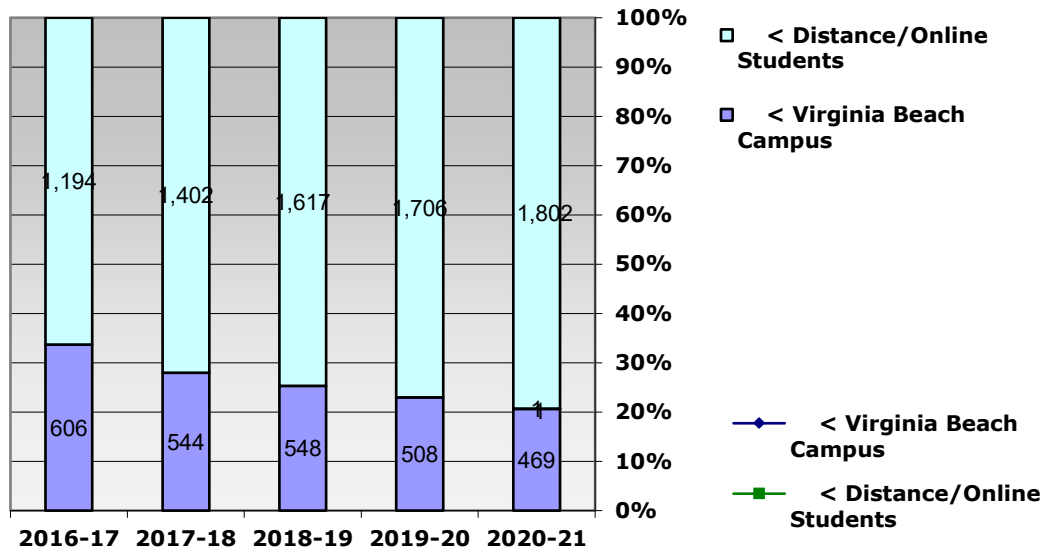

Regent University - Degrees Awarded

Year	2020-21		2019-20		2018-19		2017-18		2016-17	
Campus	q-ty	percentage	q-ty	percentage	q-ty	percentage	q-ty	percentage	q-ty	percentage
■ Virginia Beach Campus	469	20.65%	508	22.94%	548	25.31%	544	27.95%	606	33.67%
■ Distance/Online Students	1,802	79.35%	1,706	77.06%	1,617	74.69%	1,402	72.05%	1,194	66.33%
Total Graduates	2,271	100.00%	2,214	100.00%	2,165	100.00%	1,946	100.00%	1,800	100.00%