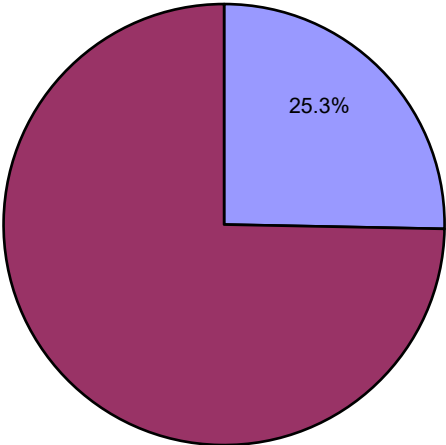

2020-21

2019-20

- < Virginia Beach Campus
- < Distance/Online Students

Regent University - Degrees Awarded

2018-19

2017-18

2016-17