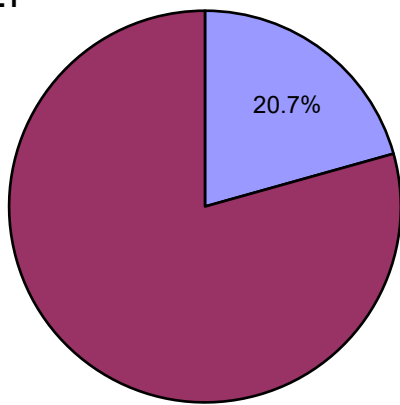

Regent University - Degrees Awarded

Year	2020-21		2019-20		2018-19		2017-18		2016-17	
Campus	q-ty	percentage	q-ty	percentage	q-ty	percentage	q-ty	percentage	q-ty	percentage
■ Virginia Beach Campus	469	20.65%	508	22.94%	548	25.31%	544	27.95%	606	33.67%
■ Distance/Online Students	1,802	79.35%	1,706	77.06%	1,617	74.69%	1,402	72.05%	1,194	66.33%
Total Graduates	2,271	100.00%	2,214	100.00%	2,165	100.00%	1,946	100.00%	1,800	100.00%

2020-21

- < Virginia Beach Campus
- < Distance/Online Students