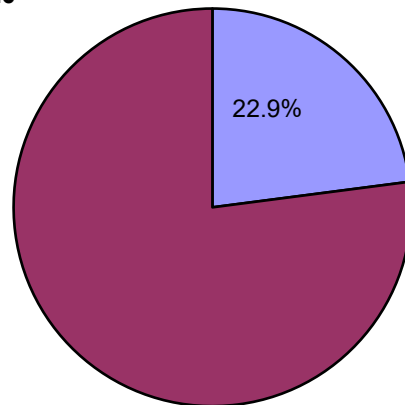

Regent University - Degrees Awarded

Year	2020-21		2019-20		2018-19		2017-18		2016-17	
Campus	q-ty	percentage	q-ty	percentage	q-ty	percentage	q-ty	percentage	q-ty	percentage
■ Virginia Beach Campus	469	20.65%	508	22.94%	548	25.31%	544	27.95%	606	33.67%
■ Distance/Online Students	1,802	79.35%	1,706	77.06%	1,617	74.69%	1,402	72.05%	1,194	66.33%
Total Graduates	2,271	100.00%	2,214	100.00%	2,165	100.00%	1,946	100.00%	1,800	100.00%

2019-20

- < Virginia Beach Campus
- < Distance/Online Students