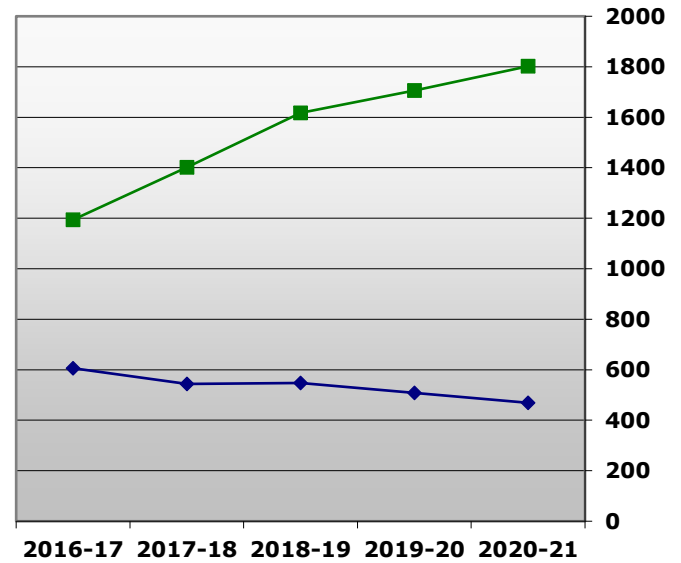

Regent University - Degrees Awarded

Year	2020-21		2019-20		2018-19		2017-18		2016-17	
Campus	q-ty	percentage	q-ty	percentage	q-ty	percentage	q-ty	percentage	q-ty	percentage
■ Virginia Beach Campus	469	20.65%	508	22.94%	548	25.31%	544	27.95%	606	33.67%
■ Distance/Online Students	1,802	79.35%	1,706	77.06%	1,617	74.69%	1,402	72.05%	1,194	66.33%
Total Graduates	2,271	100.00%	2,214	100.00%	2,165	100.00%	1,946	100.00%	1,800	100.00%