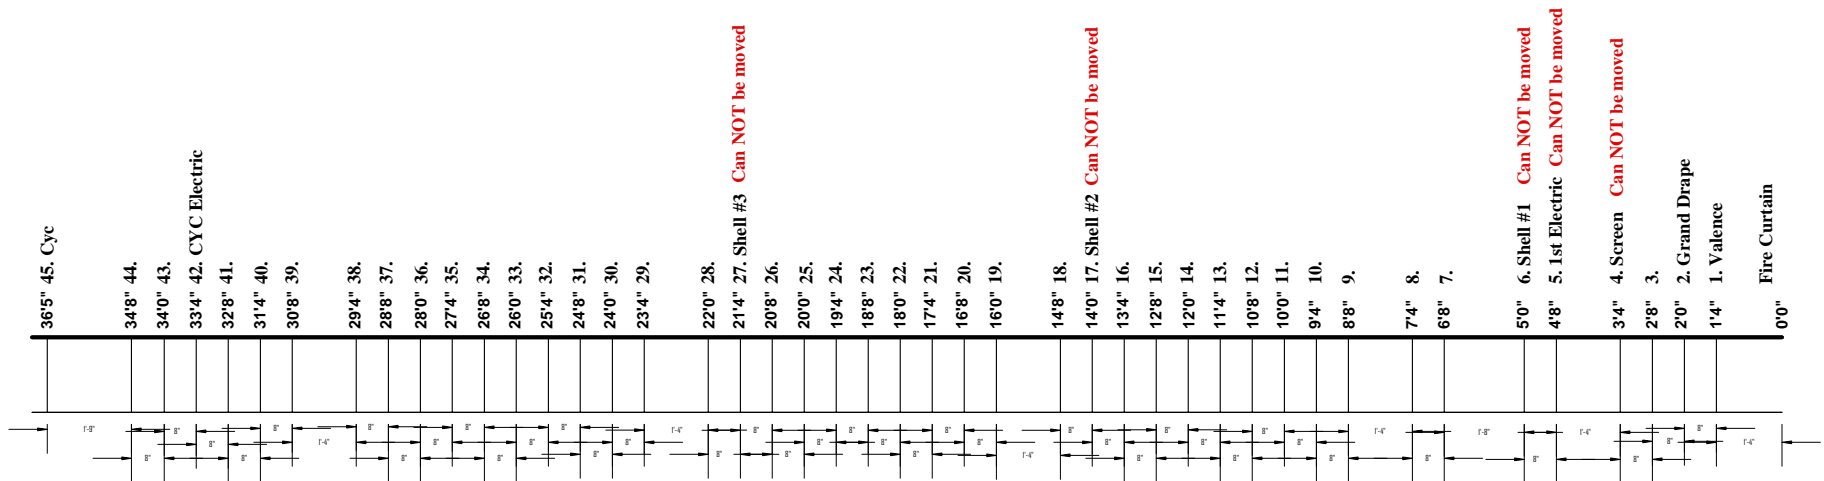

Legs and Teasers.

We have twelve sets - 8' X 25' legs. A full stage black can be made using four sets of legs. There are 4 teasers available.

Electrics.

With the exception of the first electric which is hard wired, lineset 5, there are six - six channel socapex on each side of the stage to power lighting instruments on the battens. The Cyc Electric uses 3 of the 12 (2/SL, 1/SR) for its power.

Regent University Lineset Schedule