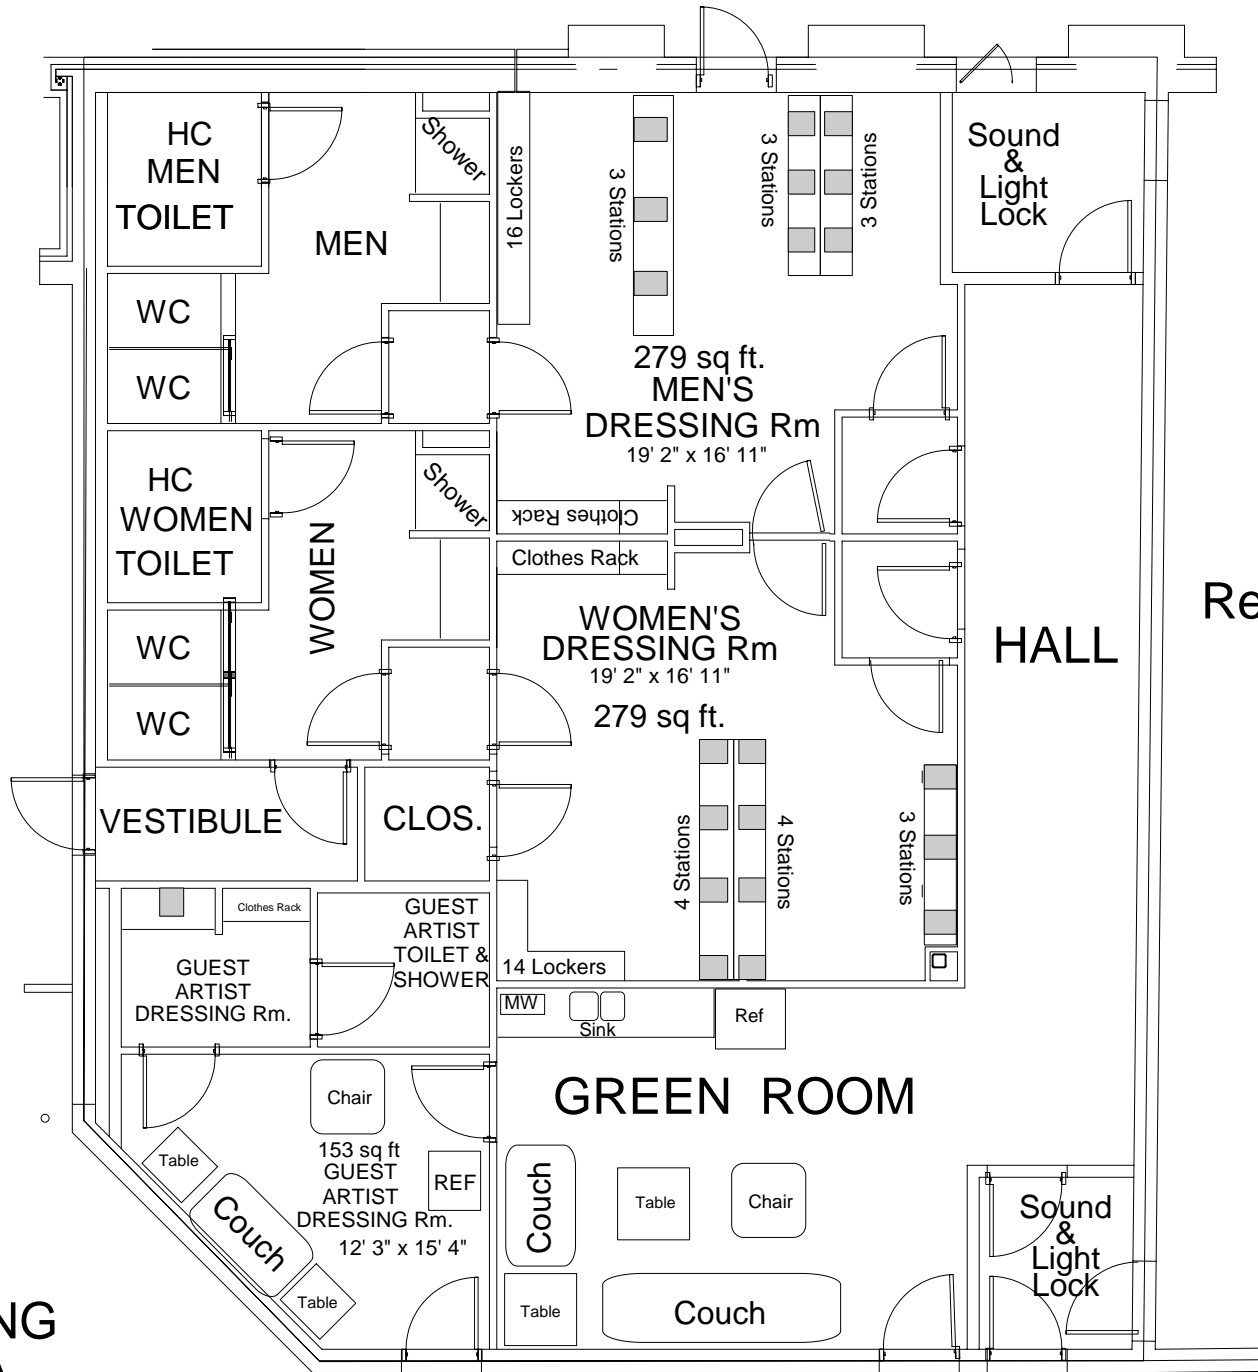

Scale:
1/8"=1'-0"

Regent University
**STUDIO
THEATRE**

**STAGING
AREA**