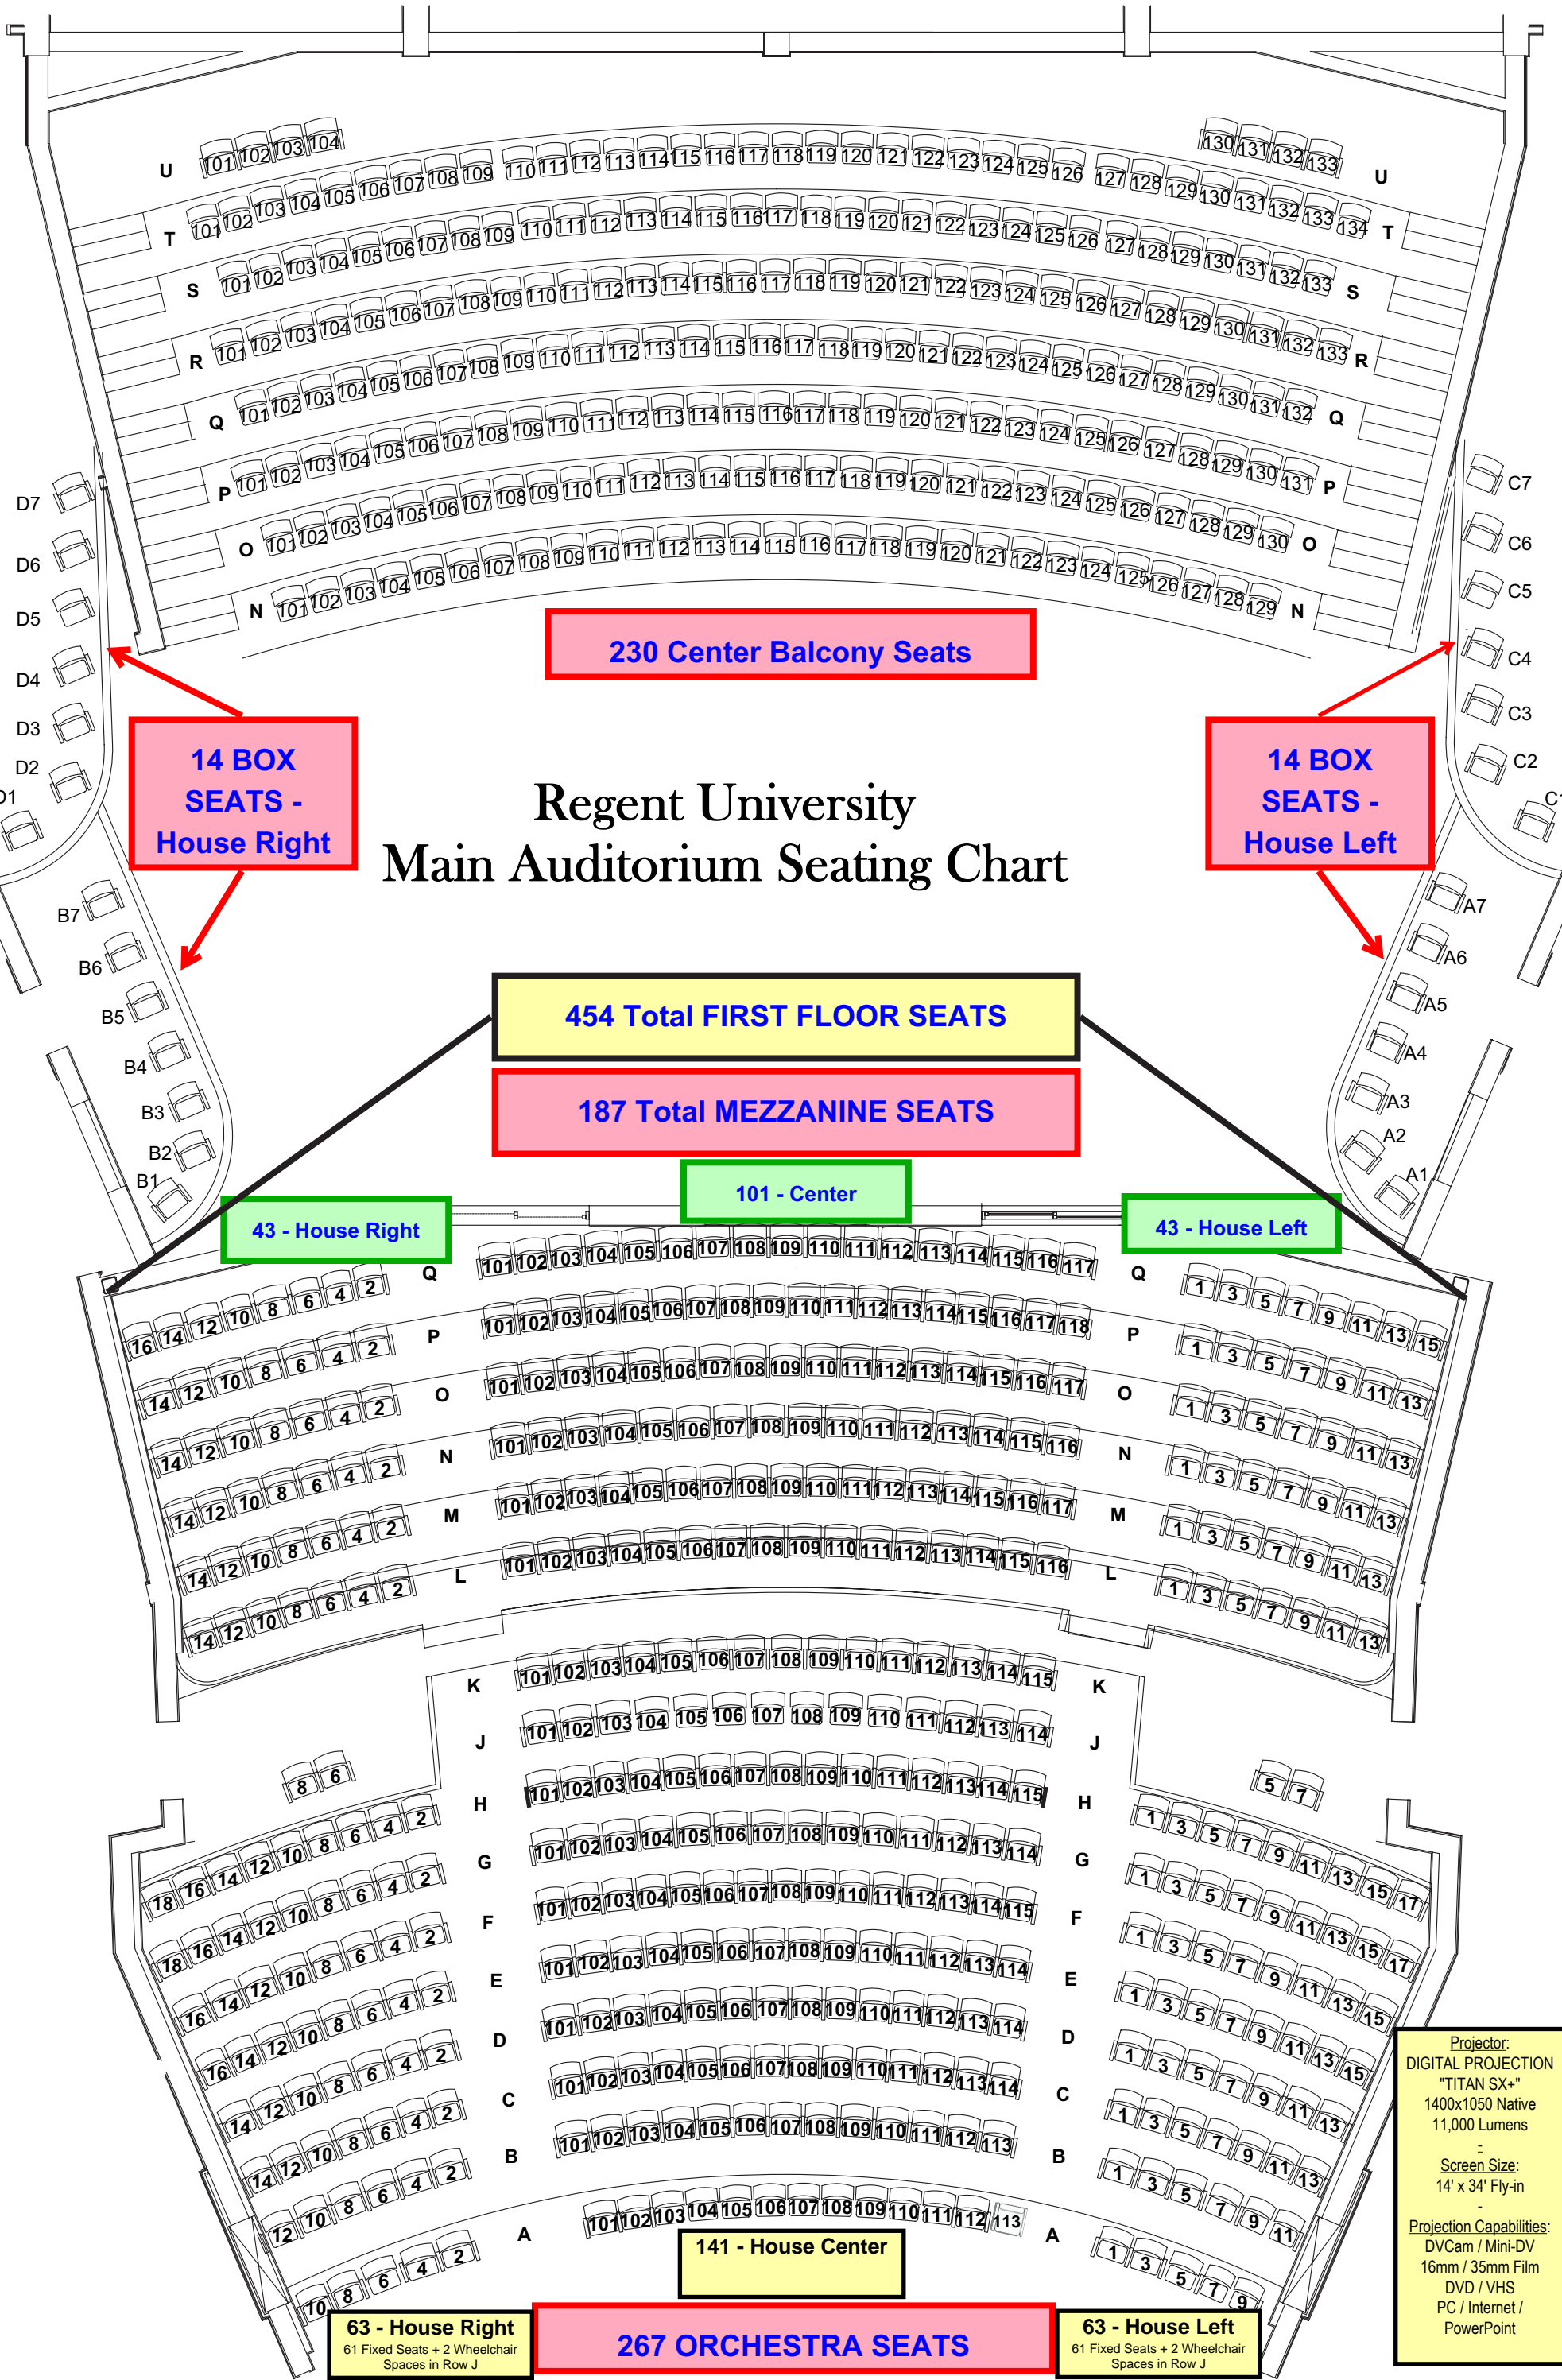

712 TOTAL MAIN THEATRE SEATS - 1st Floor & Balcony

230 Center Balcony Seats

14 BOX SEATS - House Right

14 BOX SEATS - House Left

Regent University Main Auditorium Seating Chart

454 Total FIRST FLOOR SEATS

187 Total MEZZANINE SEATS

43 - House Right

101 - Center

43 - House Left

63 - House Right
61 Fixed Seats + 2 Wheelchair Spaces in Row J

267 ORCHESTRA SEATS

63 - House Left
61 Fixed Seats + 2 Wheelchair Spaces in Row J

Projector:
DIGITAL PROJECTION
"TITAN SX+"
1400x1050 Native
11,000 Lumens
-
Screen Size:
14' x 34' Fly-in
-
Projection Capabilities:
DVCam / Mini-DV
16mm / 35mm Film
DVD / VHS
PC / Internet / PowerPoint