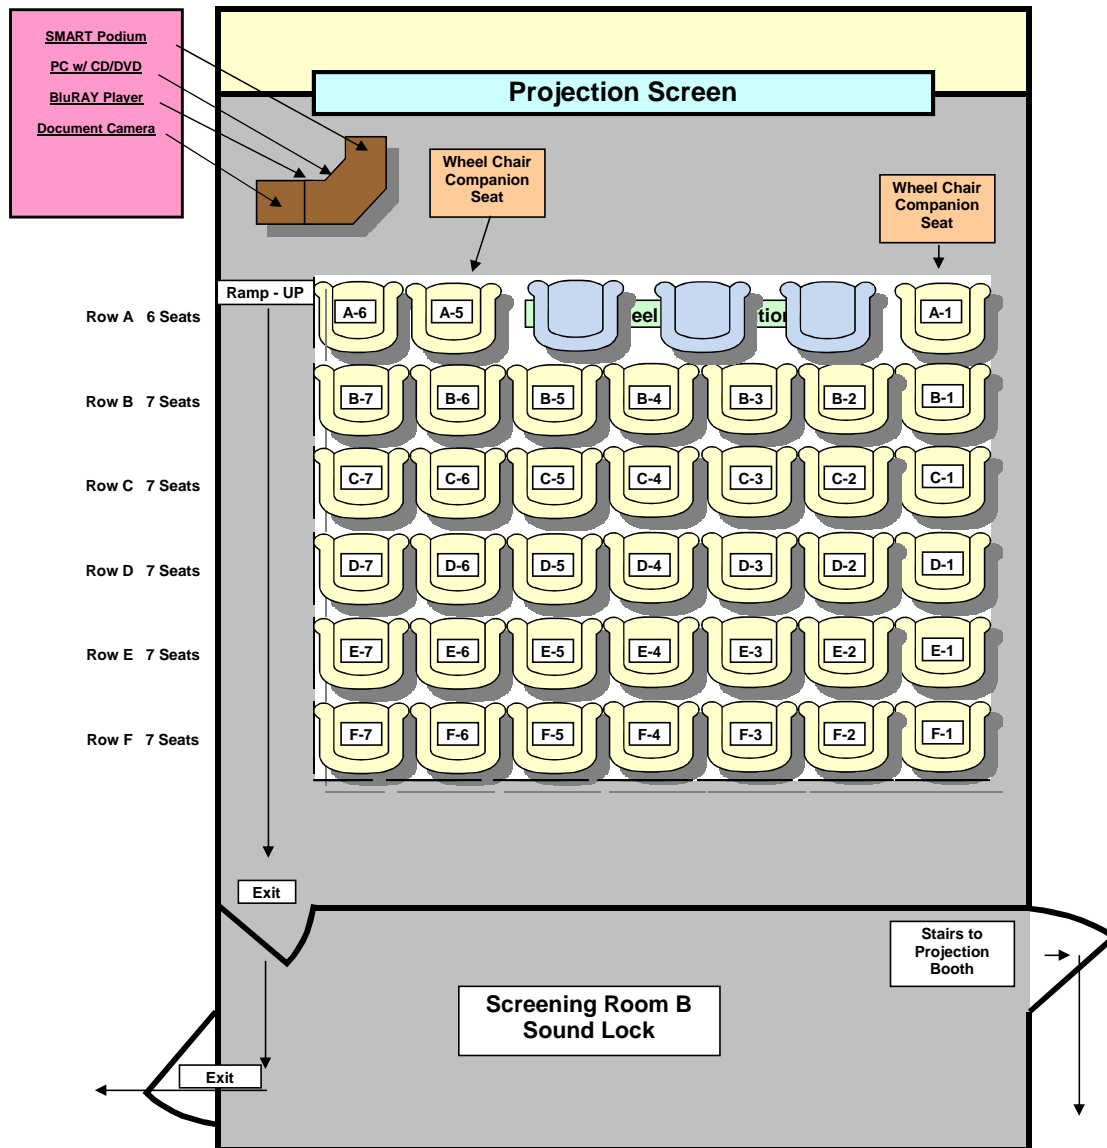

Screening Room B (COM-143)

Drawing is not to Scale

Seating Capacity:

- (41) Standard Seats - two of which (A-1 and A-5) are considered "Wheelchair Companion" seats.
- Seats A-2, A-3 & A-4 are removeable in order to allor space for two wheelchairs.

Projection Capabilities:

- PANASONIC PT-RZ30 LED/Laser Projector - 3500 lm - Resolution: 1920 x 1080
- 8' x 20' Screen - with masking for 4x3, 16x9 and 2.39:1 cinematic projection aspect ratios

Media Capabilities:

- DVCam, Mini-DV, VHS, BetaSP, Beta SX, Digital Beta, & IMX Videotapes
- BluRAY & DVD
- CD
- Internet
- PowerPoint