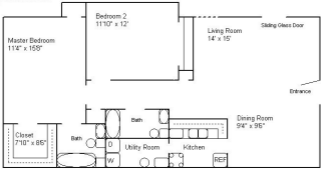

PHASE II
Regent Village Two Bedroom
Layout

Virginia Law: Maximum two person per bedroom

1,060 Square feet