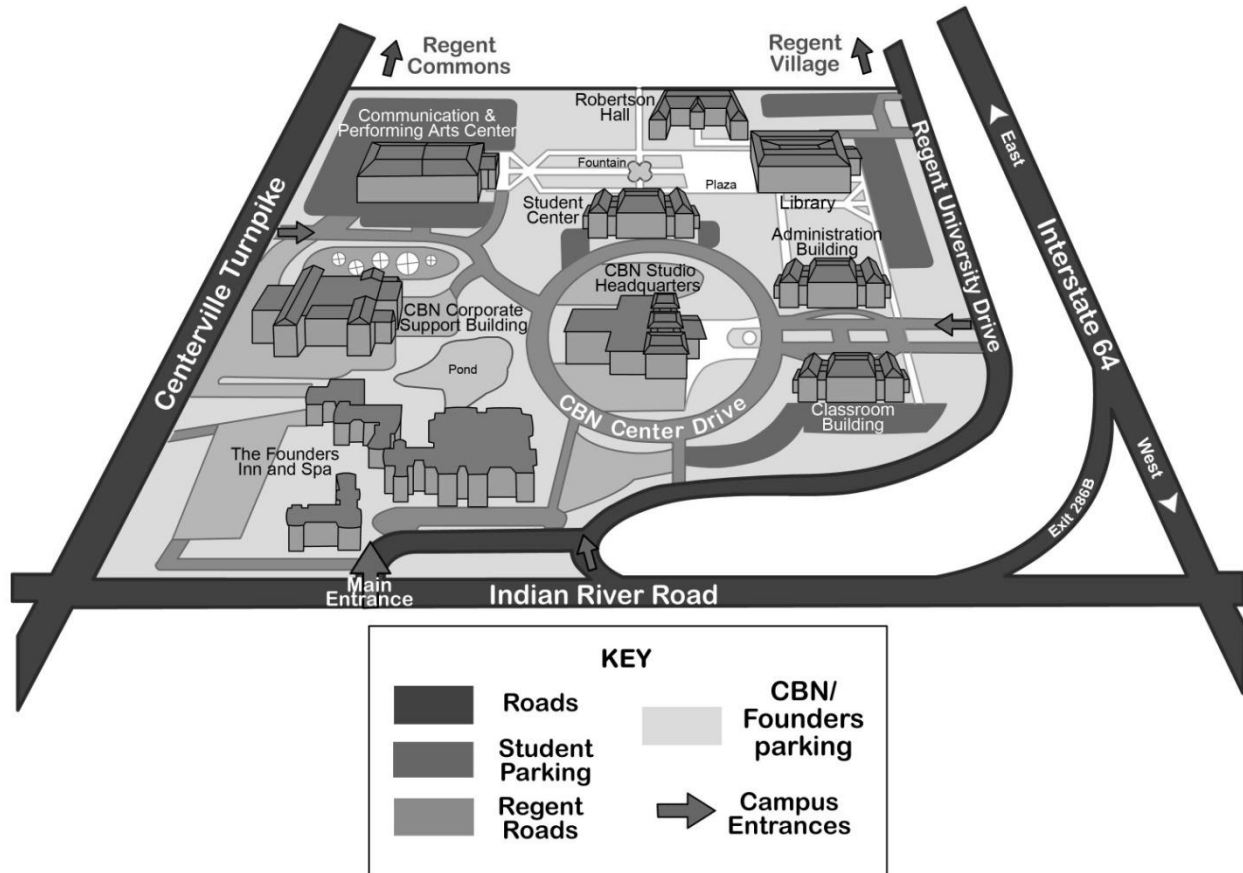

## Directions from Interstate 64 (east or west):

Take exit 286B at Indian River Road. The right hand lane immediately merges into Regent University Drive, just before the entrance to The Founders Inn and Spa (which also offers access to the Regent Campus)