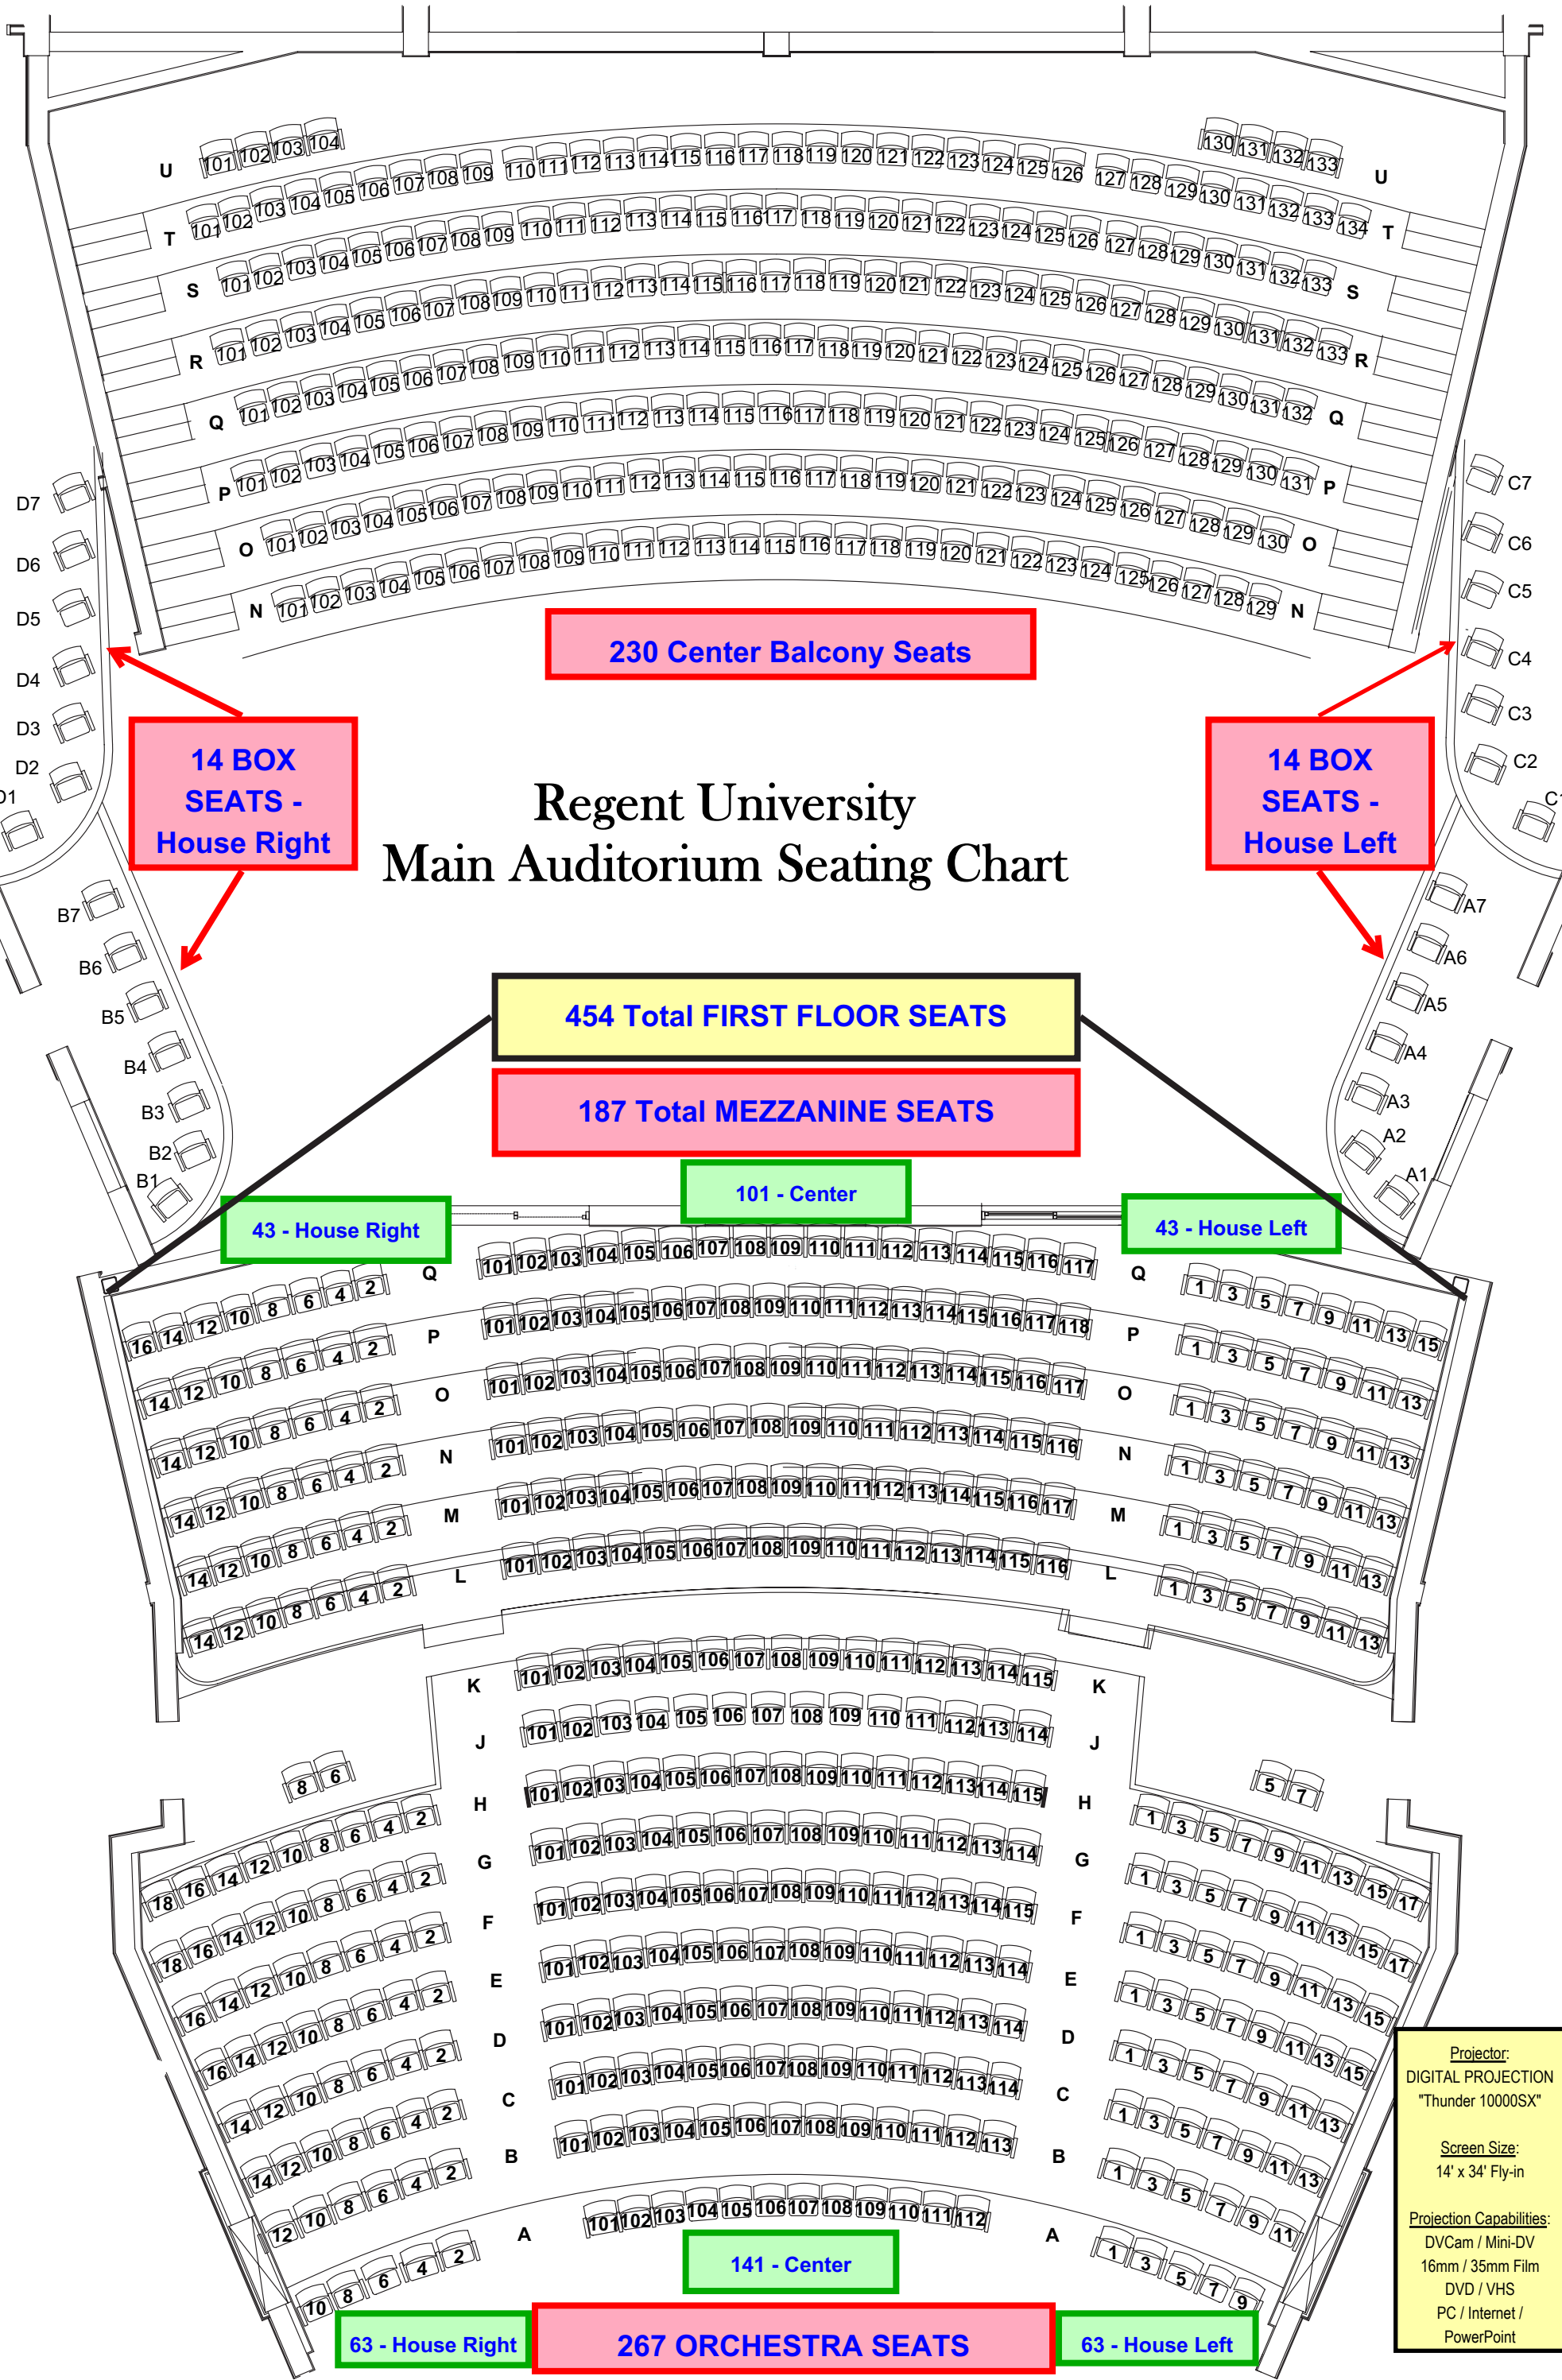

712 TOTAL MAIN THEATRE SEATS - 1st Floor & Balcony

**Regent University
Main Auditorium Seating Chart**

454 Total FIRST FLOOR SEATS

187 Total MEZZANINE SEATS

230 Center Balcony Seats

14 BOX SEATS - House Right

14 BOX SEATS - House Left

43 - House Right

101 - Center

43 - House Left

63 - House Right

267 ORCHESTRA SEATS

63 - House Left

141 - Center

Projector:
DIGITAL PROJECTION
"Thunder 1000SX"

Screen Size:
14' x 34' Fly-in

Projection Capabilities:
DVCam / Mini-DV
16mm / 35mm Film
DVD / VHS
PC / Internet /
PowerPoint