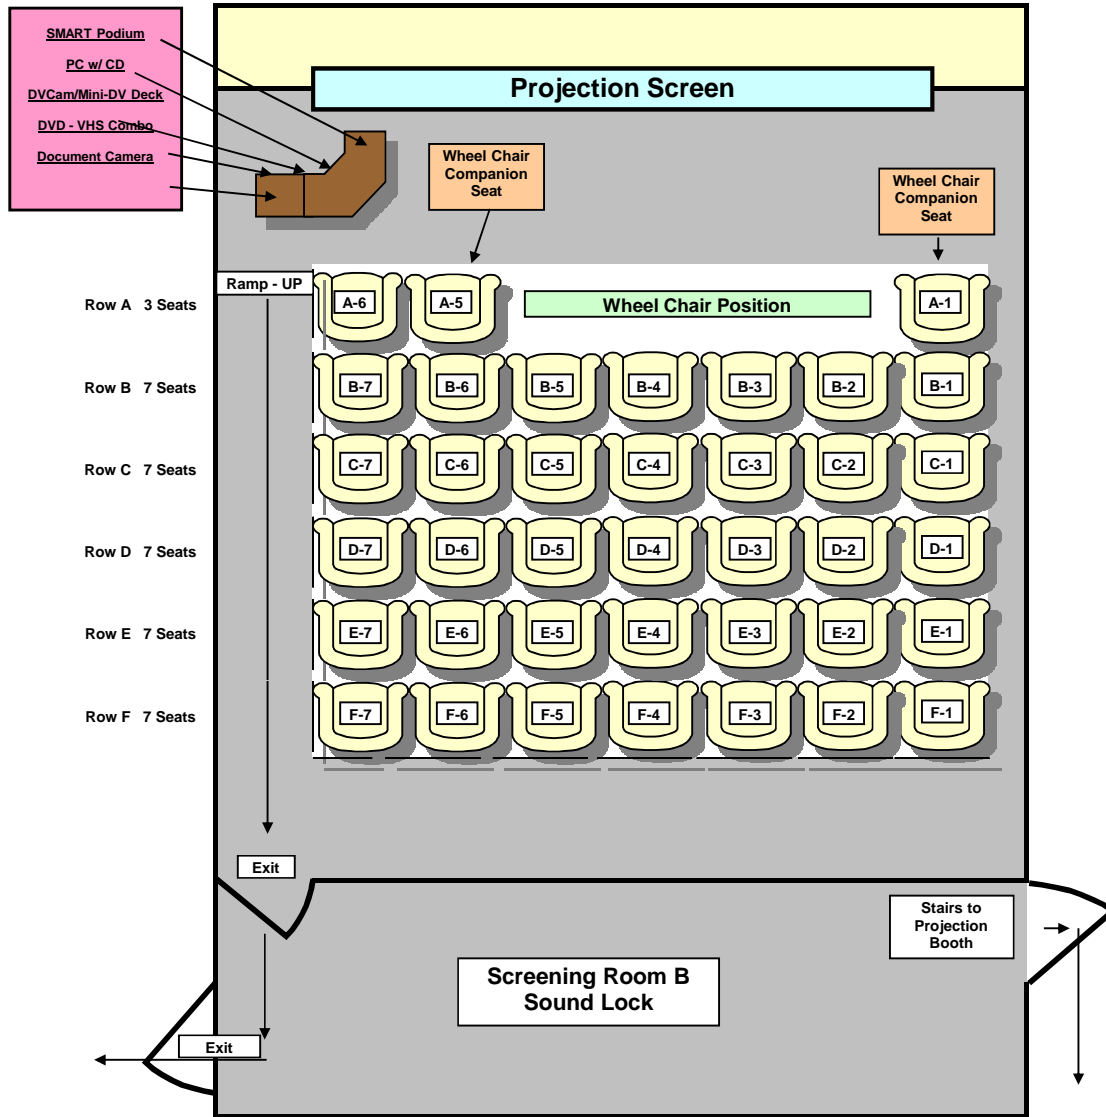

Screening Room B (COM-143)

Drawing is not to Scale

Seating Capacity:

- (38) Standard Seats - two of which (A-1 and A-5) are considered "Wheelchair Companion" seats.
- (2) Permanent Wheelchair Positions in Row A
- ...(There is also some room behind Row F which allow for additional Wheelchairs, if needed.)

Projection Capabilities:

- NEC SX-4000 DLP Projector / SVGA / Standard Definition
- 8' x 20' Screen - with masking for 4x3, 16x9 and cinematic projection aspect ratios
- DVCam, Mini-DV, VHS, BetaSP, Beta SX, Digital Beta, & IMX Videotapes
- DVD
- CD
- Internet
- PowerPoint
- 16mm Film (w/ certified freelance Film Projectionist hired at client's expense)
- Document Camera