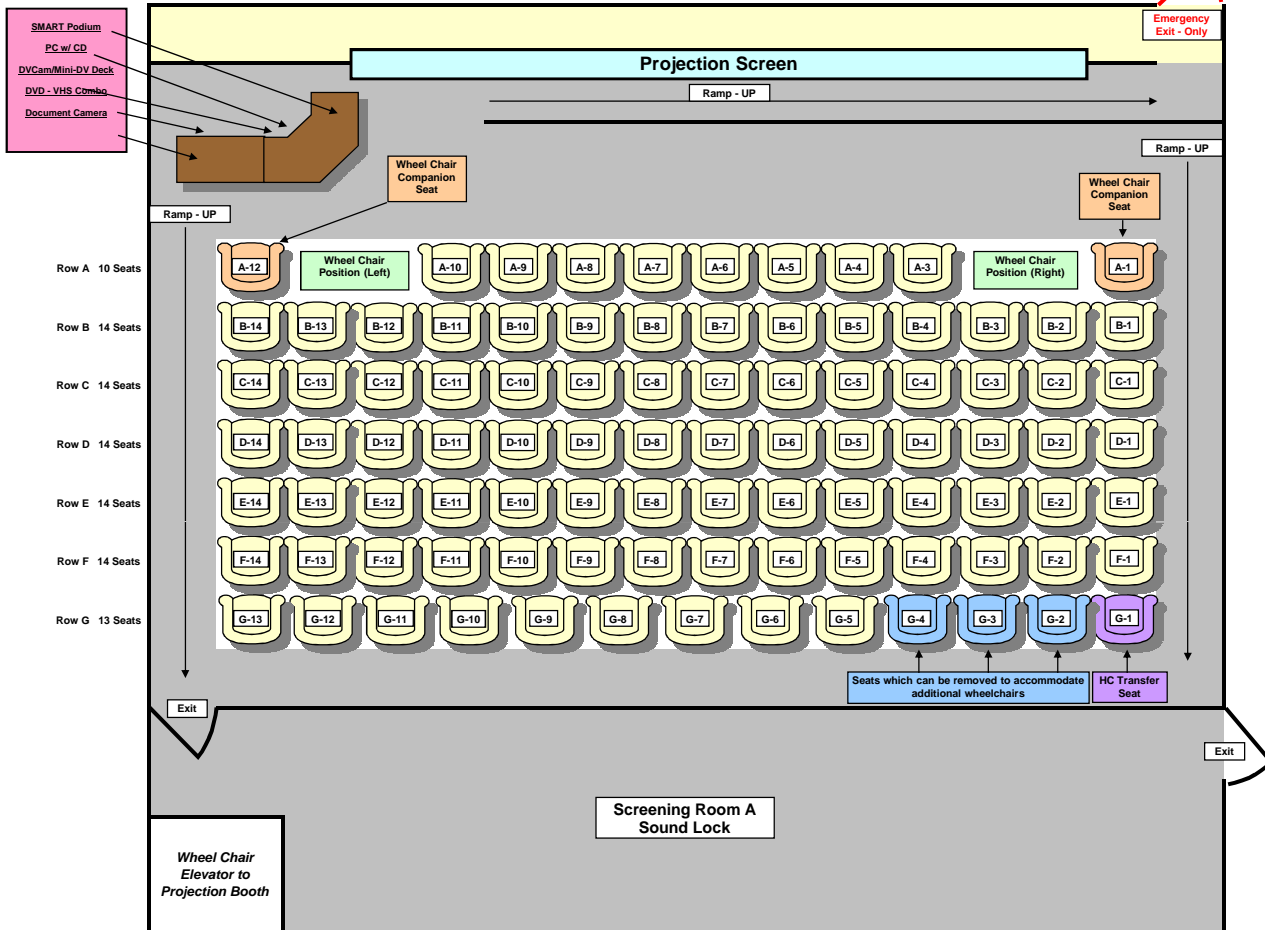

Screening Room A (COM-145)

Drawing is not to Scale

Seating Capacity:
 (93) Standard Seats - two of which (A-1 and A-12) are considered "Wheelchair Companion" seats.
 (2) Permanent Wheelchair Positions in Row A
 ... (There are also (3) Removeable Seats in Row G which allow for additional Wheelchairs, if needed.)

Projection Capabilities:
 - NEC SX-4000 DLP Projector / SVGA / Standard Definition
 - 8' x 20' Screen - with masking for 4x3, 16x9 and cinematic projection aspect ratios
 - DV Cam, Mini-DV, VHS, BetaSP, Beta SX, Digital Beta, & IMX Videotapes
 - DVD
 - CD
 - Internet
 - PowerPoint
 - 16mm & 35mm Film (w/ certified freelance Film Projectionist hired at client's expense)
 - Document Camera